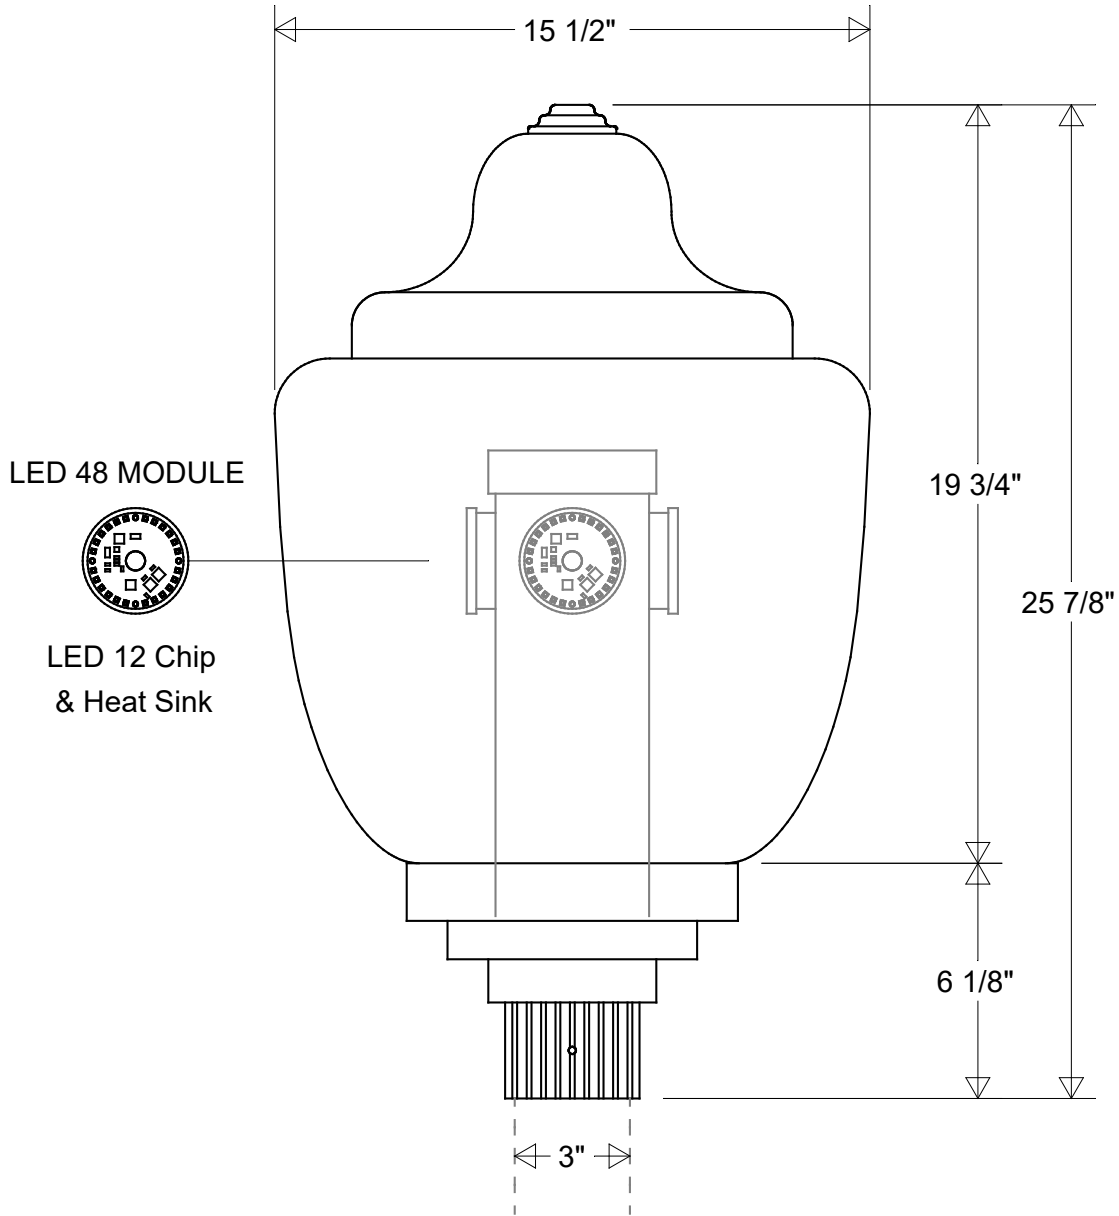

Lamp: LED 48 Module 50 W MH Equivalent 3K = 3640 Lumens 4K = 4000 Lumens	Initials Drawn: CB Checked: ENG Appr.: MFR Appr.: QA:	Date 08/2022	<h2>Post Light #1218 LED 48</h2> <p>15 1/2" Dia 25 7/8" H</p> <p>Fits 3" OD Round Posts & Pier Mounts</p>		Revisions					
	Construction: Aluminum Polycarbonate	Weight:			Scale: A	Drawing No.: 0001	Rev: A	Zone	Rev	Description
Unless Otherwise Specified: Dimensions in Inches			Sheet 1 of 1							