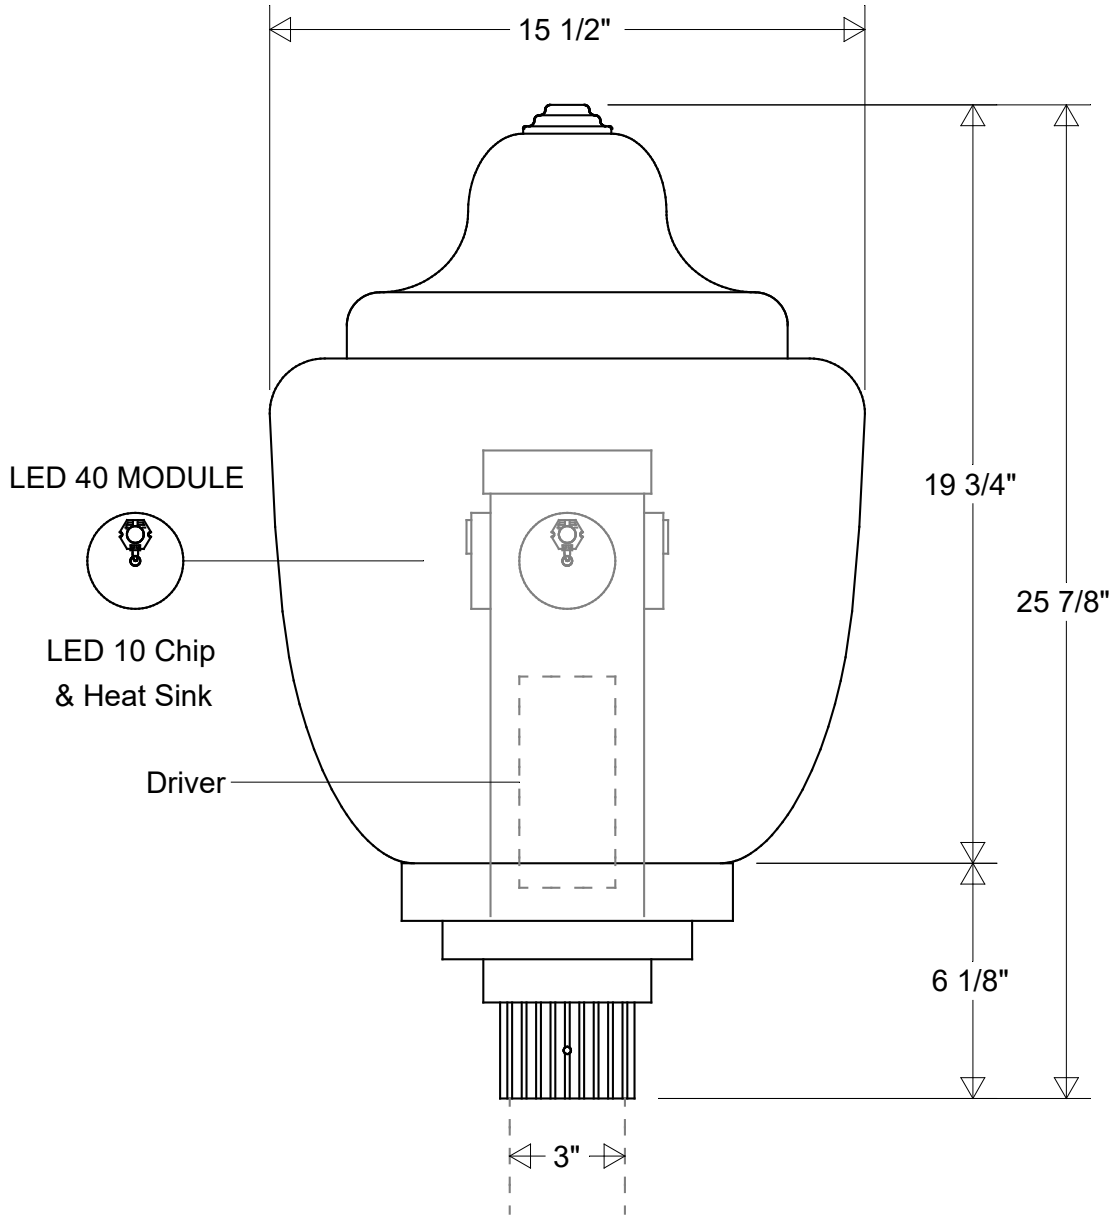

<b>Lamp: LED 40 Module</b> 125 W MH Equivalent 3K = 5060 Lumens 4K = 5100 Lumens	<b>Initials</b> Drawn: CB Checked: ENG Appr.: MFR Appr.: QA:	<b>Date</b> 08/2022	<h2>Post Light #1218 LED 40</h2> <p>15 1/2" Dia   25 7/8" H          Fits 3" OD Round Posts &amp; Pier Mounts</p>		<b>Revisions</b>				
	<b>Construction:</b> Aluminum   Polycarbonate	<b>Size</b> <b>A</b>			<b>Drawing No.</b> <b>0001</b>	<b>Rev</b> <b>A</b>	<b>Zone</b>	<b>Rev</b>	<b>Description</b>
	<b>Unless Otherwise Specified:</b> Dimensions in Inches	<b>Weight:</b>	<b>Scale</b>	<b>CAD File</b>	<b>Sheet</b> <b>1 of 1</b>				