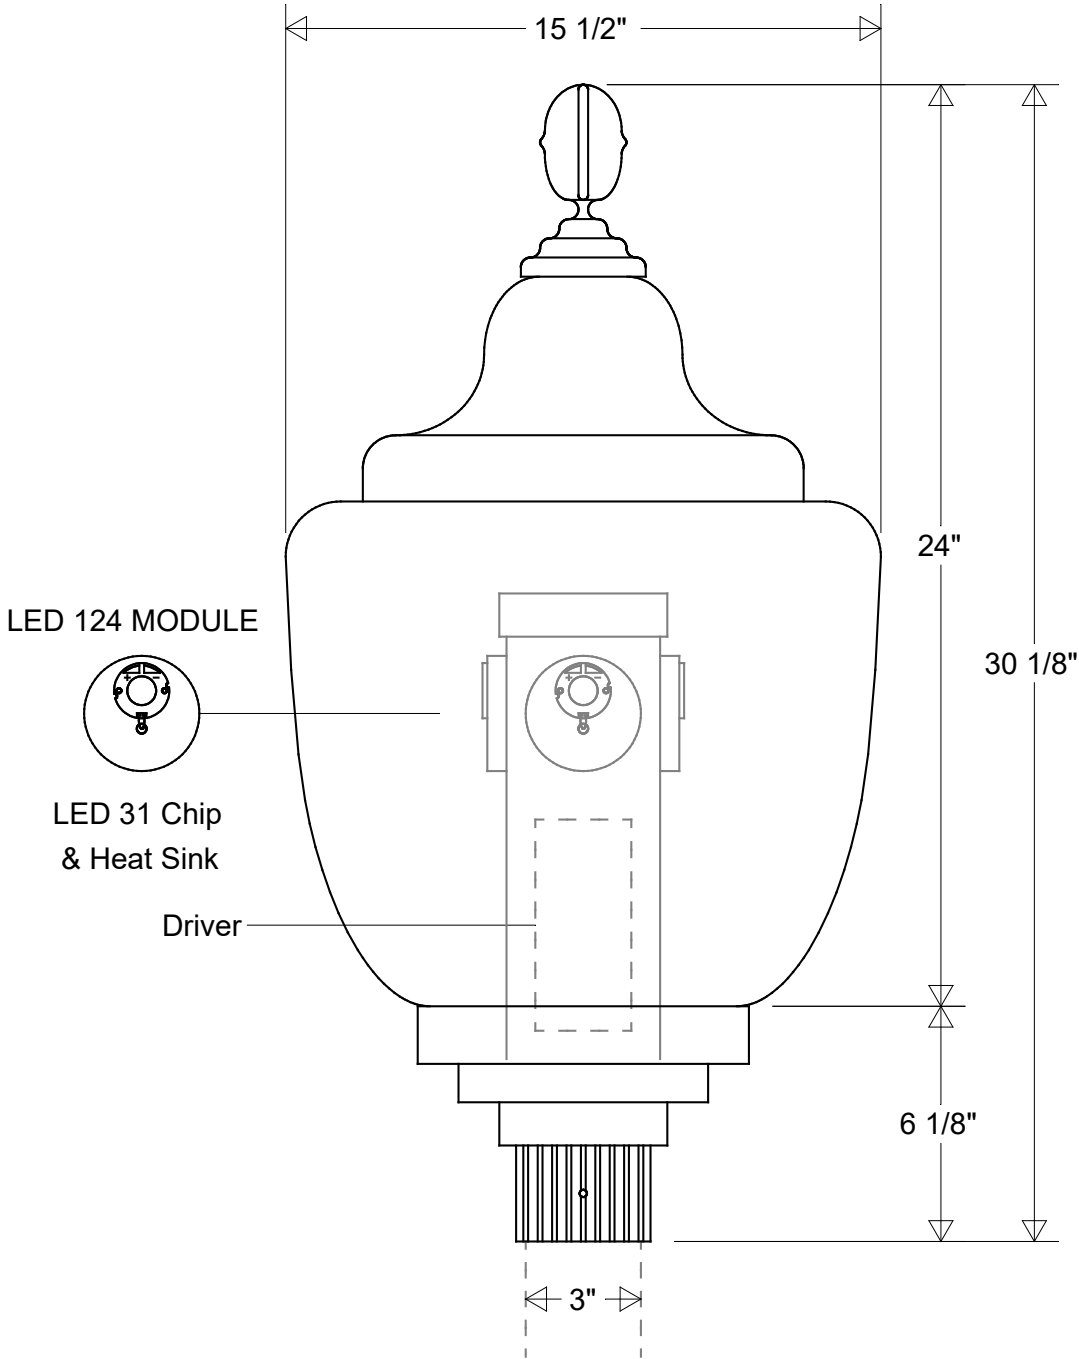

Primelite Manufacturing Corp

407 S Main St, Freeport, NY 11520

Phone: 516-868-4411 | Fax: 516-868-4609
 sales@primelite-mfg.com | www.primelite-mfg.com

PART # #1216 LED 124	LAMP Built-In LED	VOLTAGE 120 V	COLOR Powder Coated Paint
JOB NAME			TYPE Post Light

Lamp: LED 124 Module 400 W MH Equivalent 3K = 15,128 Lumens 4K = 15,996 Lumens 	Initials Drawn: CB Checked: ENG Appr.: MFR Appr.: QA:	Date 08/2022	<h2>Post Light #1216 LED 124</h2> <p>15 1/2" Dia 30 1/8" H Black Top & Finial Fits 3" OD Round Posts & Pier Mounts</p>		Revisions						
	Construction: Aluminum Polycarbonate				Size A	Drawing No. 0001	Rev A	Zone	Rev	Description	Date
Unless Otherwise Specified: Dimensions in Inches	Weight:	Scale	CAD File	Sheet 1 of 1							