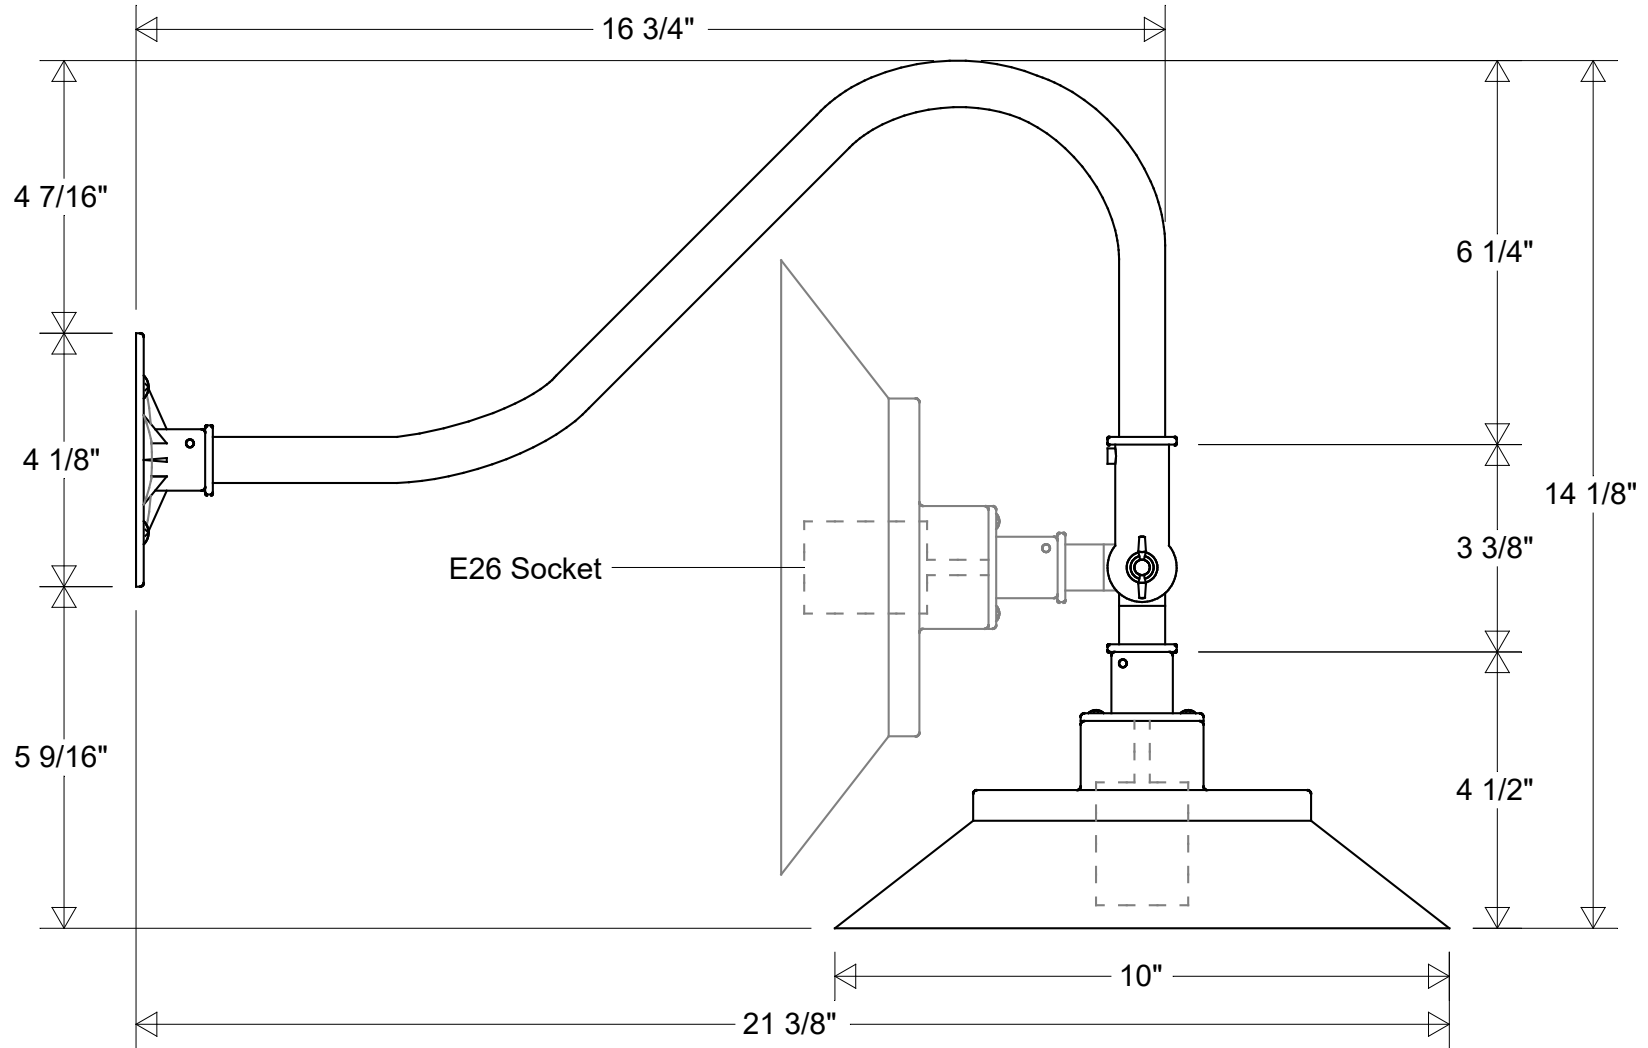

Primelite Manufacturing Corp

407 S Main St, Freeport, NY 11520

Phone: 516-868-4411 | Fax: 516-868-4609
 sales@primelite-mfg.com | www.primelite-mfg.com

PART # #12/10-859 ESW	LAMP E26 Socket	VOLTAGE 120 V	COLOR Powder Coated Paint
JOB NAME			TYPE Gooseneck

Lamp: E26 Socket Max Wattage: 100 W Recommended Bulb: G25	Initials	Date	<h2>Gooseneck #12/10-859 ESW</h2>							
	Drawn	CB						05/2022		
	Checked			10" Dia 21 3/8" Ext 14 1/8" H		Revisions				
ENG Appr.			6 1/4" Drop 5 9/16" Below Box		Zone				Rev	Description
Construction: Aluminum	MFR Appr.		Size	Drawing No.	Rev					
	QA		A	0001	A					
Unless Otherwise Specified: Dimensions in Inches	Weight:		Scale	CAD File	Sheet					
										1 of 1