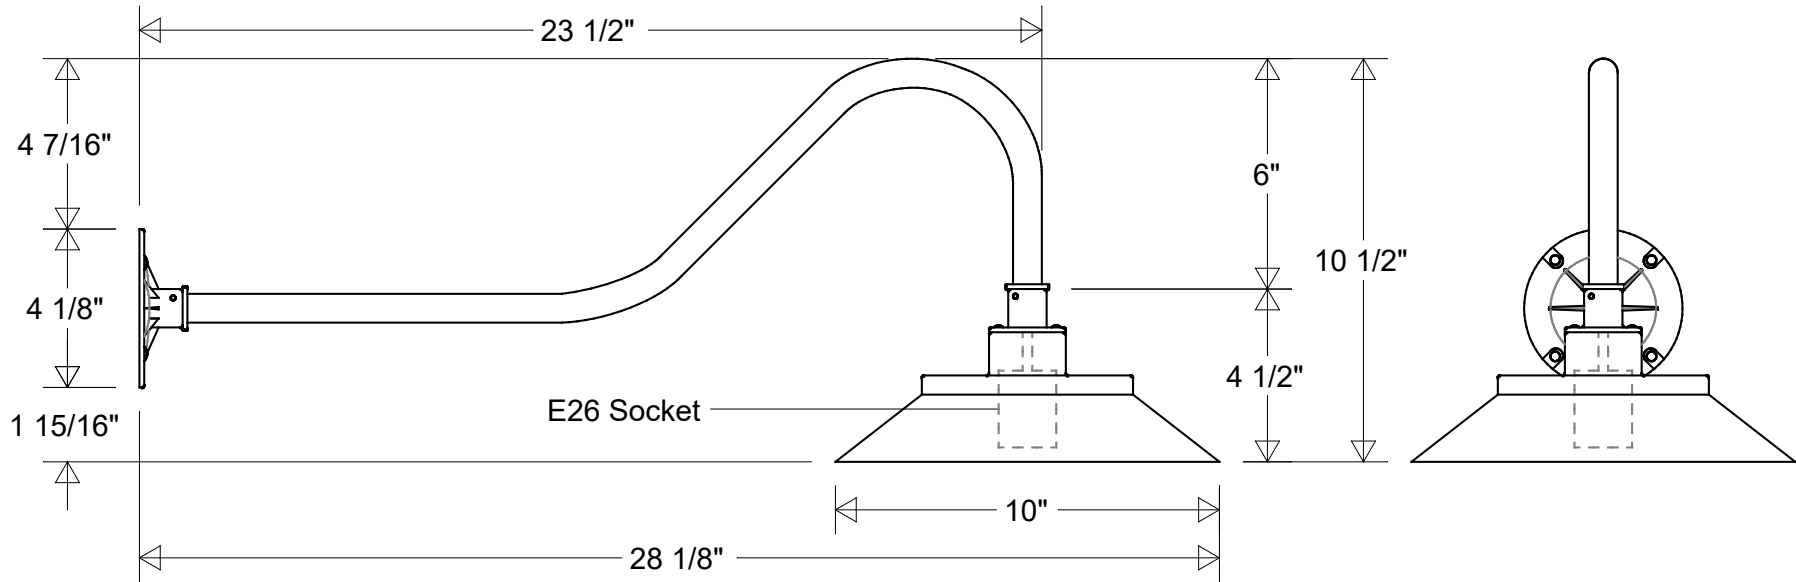

Lamp: E26 Socket
 Max Wattage: 100 W

Initials Date

Drawn CB 08/2022

Checked

ENG Appr.

MFR Appr.

QA

Gooseneck #12/10-850

10" Dia | 28 1/8" Ext | 10 1/2" H

6" Drop | 1 15/16" Below Box

Size Drawing No. Rev
A 0001 A

Revisions

Zone	Rev	Description	Date	Appr

Construction:
 Aluminum

Unless Otherwise Specified:
 Dimensions in Inches