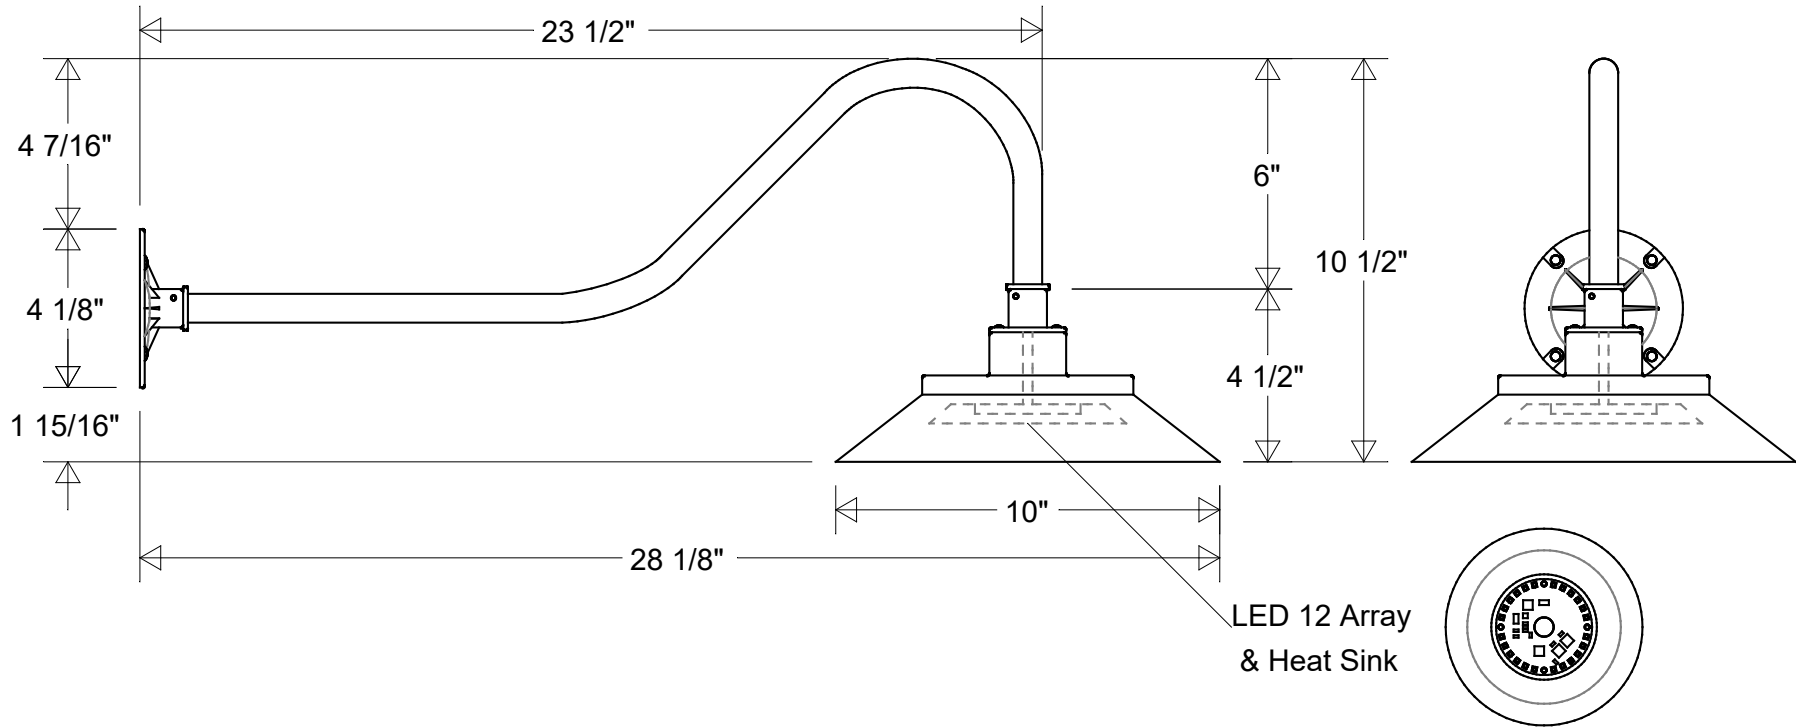

Lamp: LED 12 Array 60 W Inc Equivalent 3K = 910 Lumens 4K = 1000 Lumens	Initials	Date	Gooseneck #12/10-850 LED 12		
	Drawn	CB			08/2022
	Checked			10" Dia 28 1/8" Ext 10 1/2" H 6" Drop 1 15/16" Below Box	
	ENG Appr.				
Construction: Aluminum	MFR Appr.		Size	Drawing No.	Rev
	QA		A	0001	A
Unless Otherwise Specified: Dimensions in Inches	Weight:		Scale	CAD File	Sheet
					1 of 1