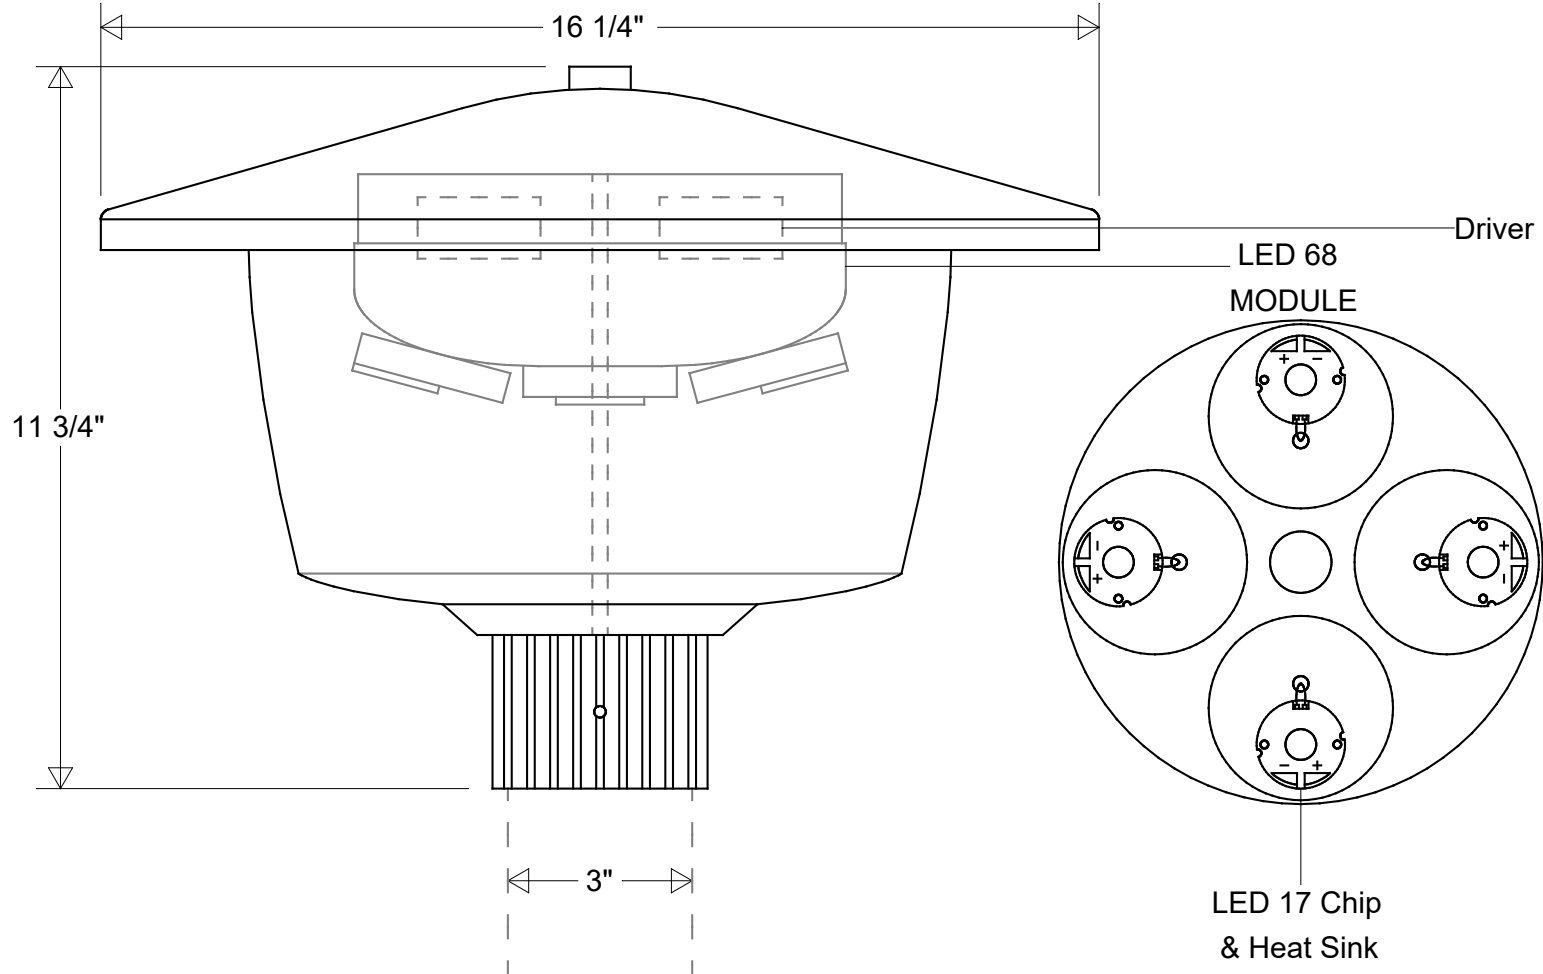

Lamp: LED 68 (LED 17 Chip X 4) 175 W MH Equivalent 3K = 7712 Lumens 4K = 8552 Lumens	Initials	Date	Post Light #1198 LED 68			
	Drawn	CB			07/2022	
	Checked			16 1/4" Dia 11 3/4" H Polycarbonate Lens Fits 3" OD Round Posts and Pier Mounts		
	ENG Appr.					
MFR Appr.			Size A Drawing No. 0001 Rev A			
Construction: Aluminum Polycarbonate	QA		Scale	CAD File	Sheet	1 of 1
Unless Otherwise Specified: Dimensions in Inches	Weight:					