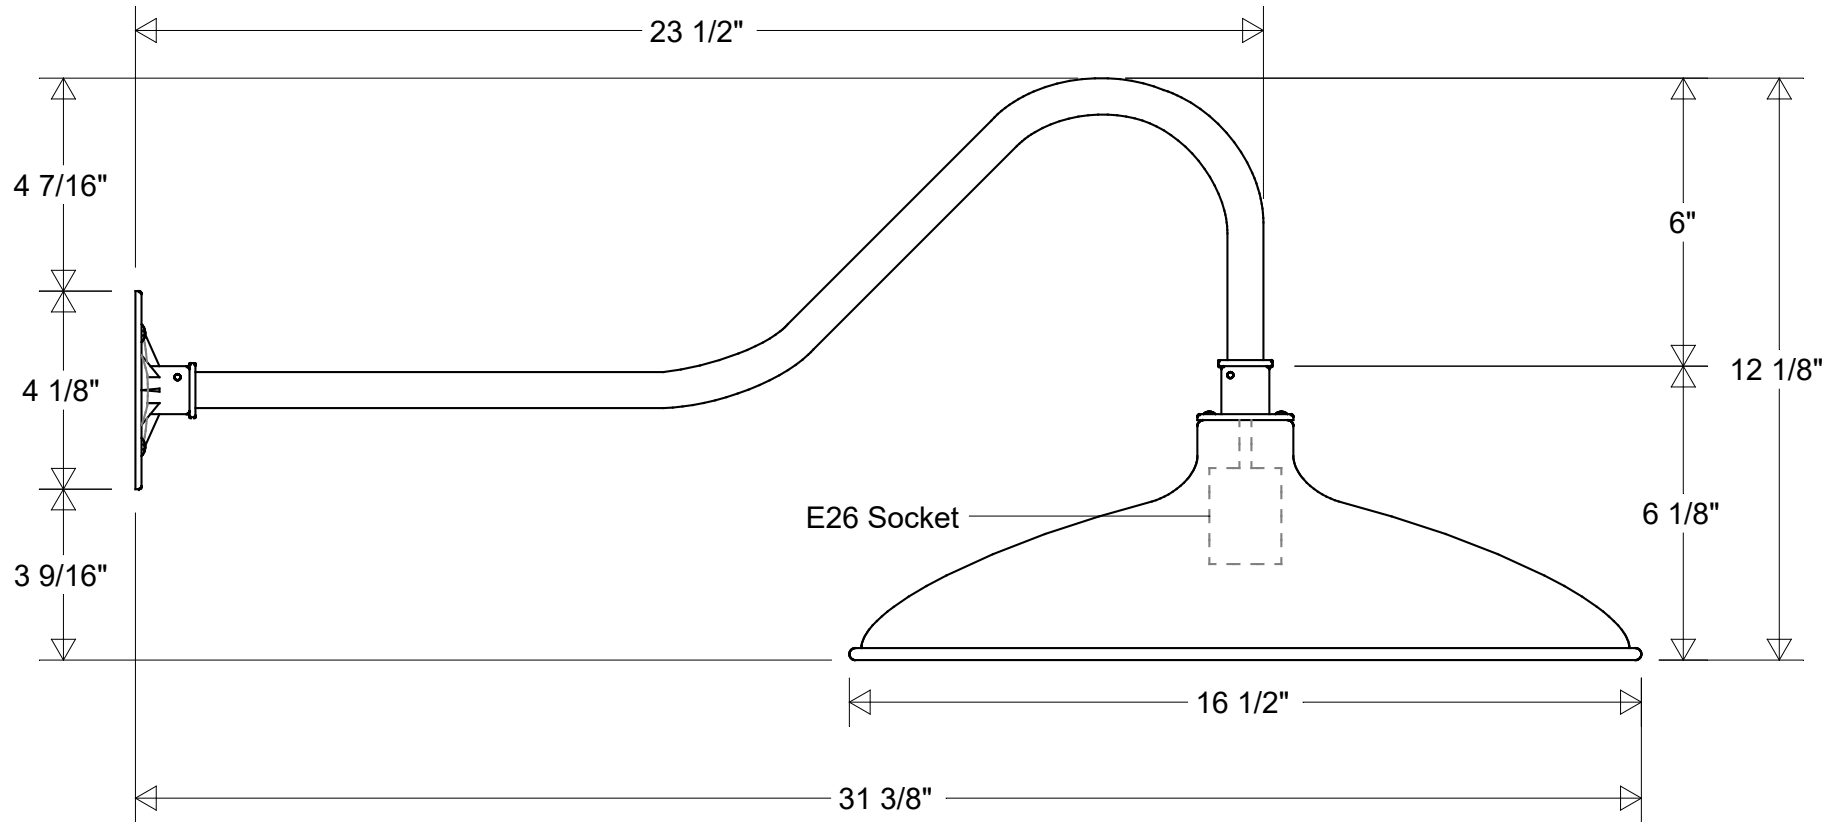

Lamp: E26 Socket Max Wattage: 200 W 	Initials	Date	<b>Gooseneck #116/16-850</b>						
	Drawn	CB						04/2022	
	Checked			16 1/2" Dia   31 3/8" Ext   12 1/8" H		Revisions			
ENG Appr.			6" Drop   3 9/16" Below Box		Zone	Rev	Description	Date	Appr
Construction: Aluminum	MFR Appr.		Size	Drawing No.	Rev				
	QA		<b>A</b>	<b>0001</b>	<b>A</b>				
Unless Otherwise Specified: Dimensions in Inches	Weight:		Scale	CAD File	Sheet	<b>1 of 1</b>			