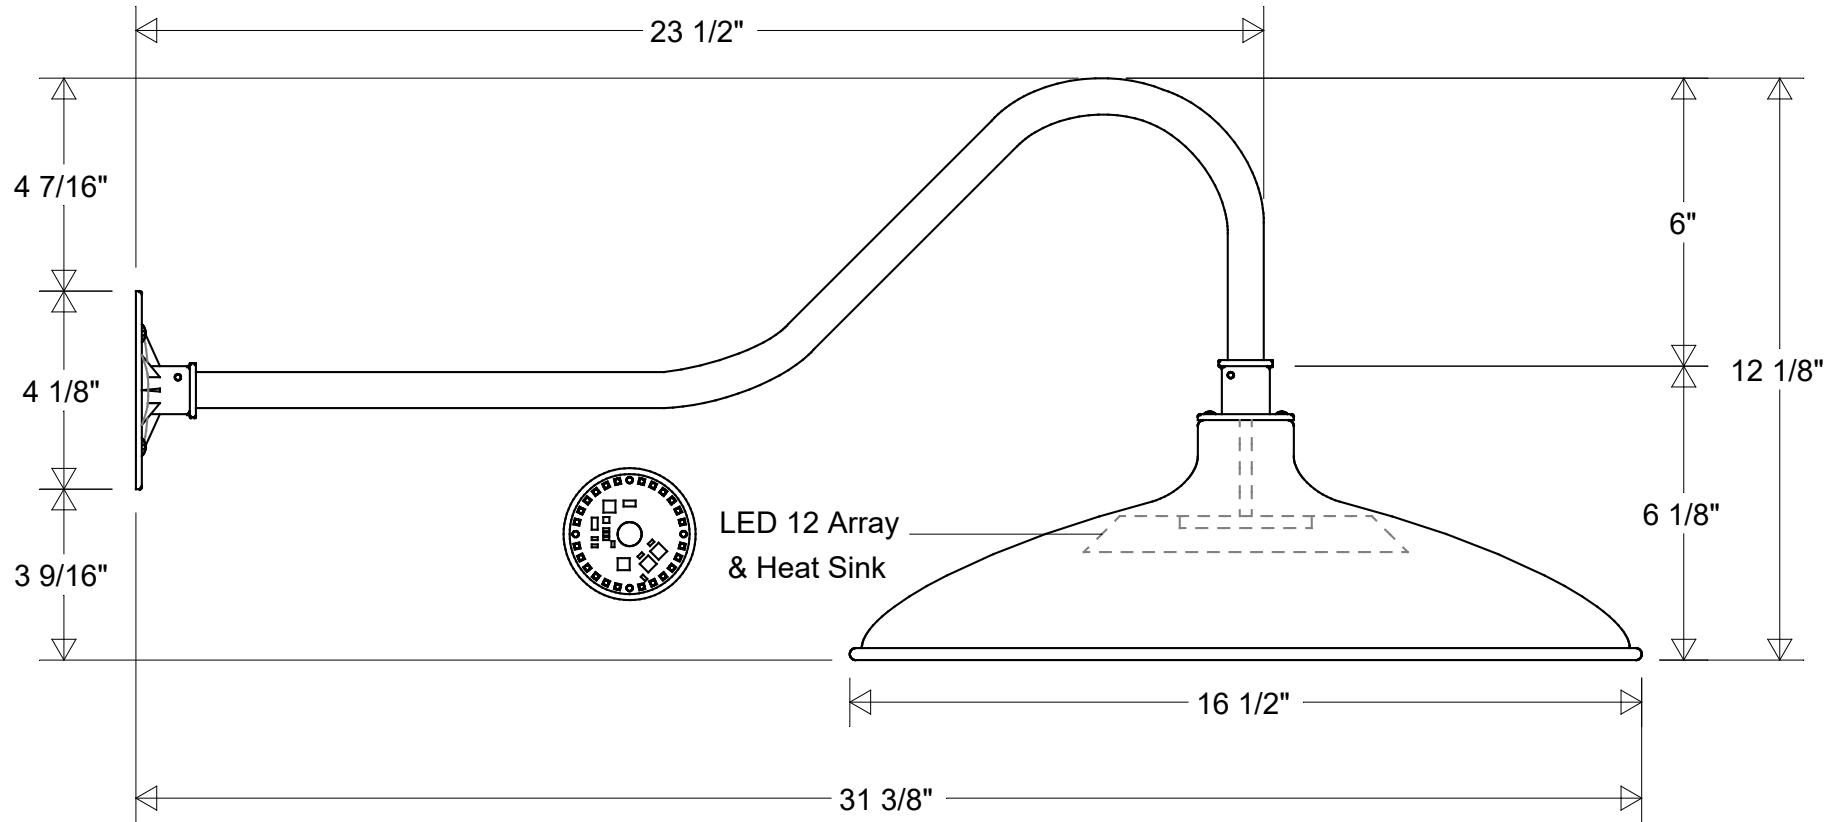

<b>Lamp: LED 12 Array</b> 60 W Inc Equivalent 3K = 910 Lumens 4K = 1000 Lumens	Initials	Date	<b>Gooseneck #116/16-850 LED 12</b>		
	Drawn	CB			04/2022
	Checked			16 1/2" Dia   31 3/8" Ext   12 1/8" H	
	ENG Appr.			6" Drop   3 9/16" Below Box	
Construction: Aluminum	MFR Appr.		Size	Drawing No.	Rev
	QA		<b>A</b>	<b>0001</b>	<b>A</b>
Unless Otherwise Specified: Dimensions in Inches	Weight:		Scale	CAD File	Sheet
					<b>1 of 1</b>