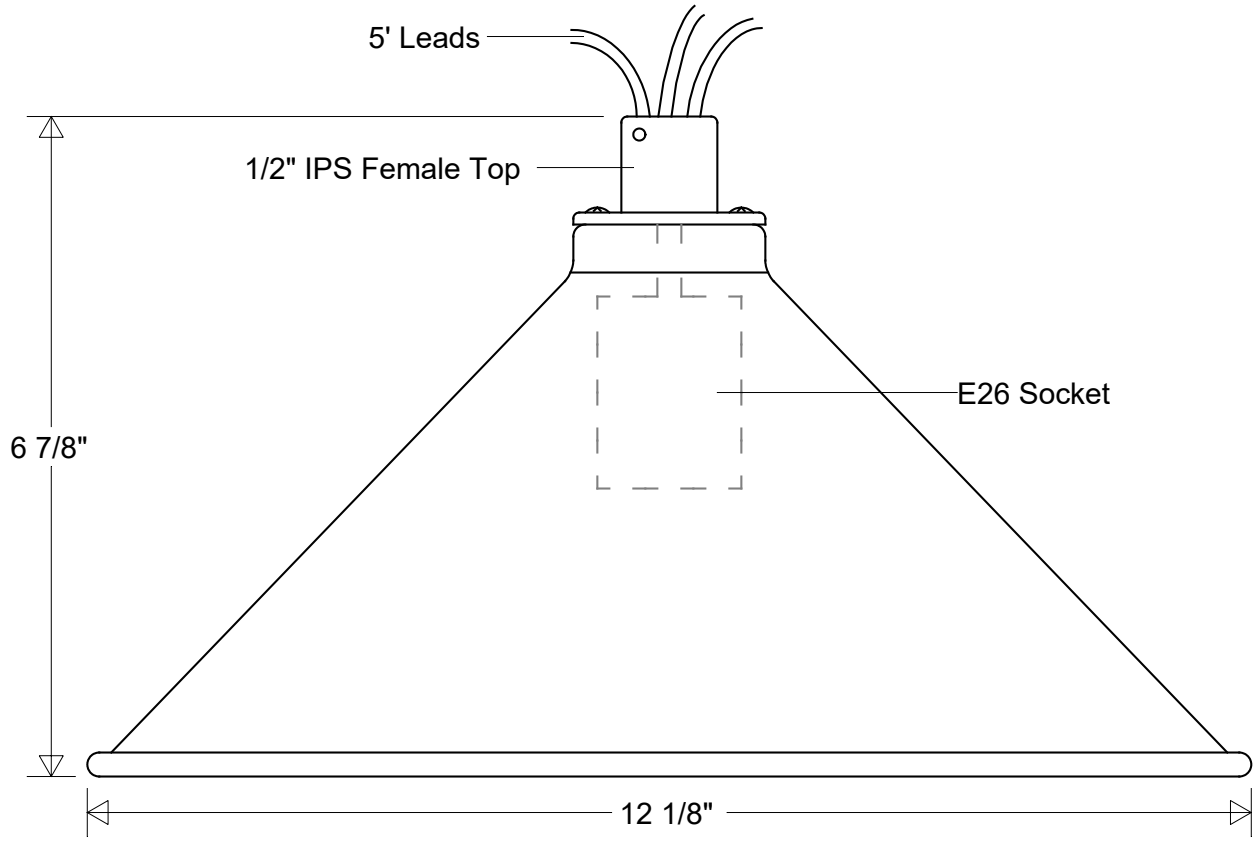

Primelite Manufacturing Corp

407 S Main St, Freeport, NY 11520

Phone: 516-868-4411 | Fax: 516-868-4609
 sales@primelite-mfg.com | www.primelite-mfg.com

PART # #111/12A	LAMP E26 Socket	VOLTAGE 120 V	COLOR Powder Coated Paint
JOB NAME			TYPE Gooseneck Shade

Lamp: E26 Socket Max Wattage: 75 W 	Initials	Date	#111/12A								
	Drawn	CB						01/2024			
	Checked			12 1/8" Dia 6 7/8" H							
Construction: Aluminum	ENG Appr.			1/2" IPS Female Threaded Top							
Unless Otherwise Specified: Dimensions in Inches	MFR Appr.			Size	Drawing No.	Rev	Revisions				
	QA			A	0001	A	Zone	Rev	Description	Date	Appr
	Weight:			Scale	CAD File	Sheet					
						1 of 1					