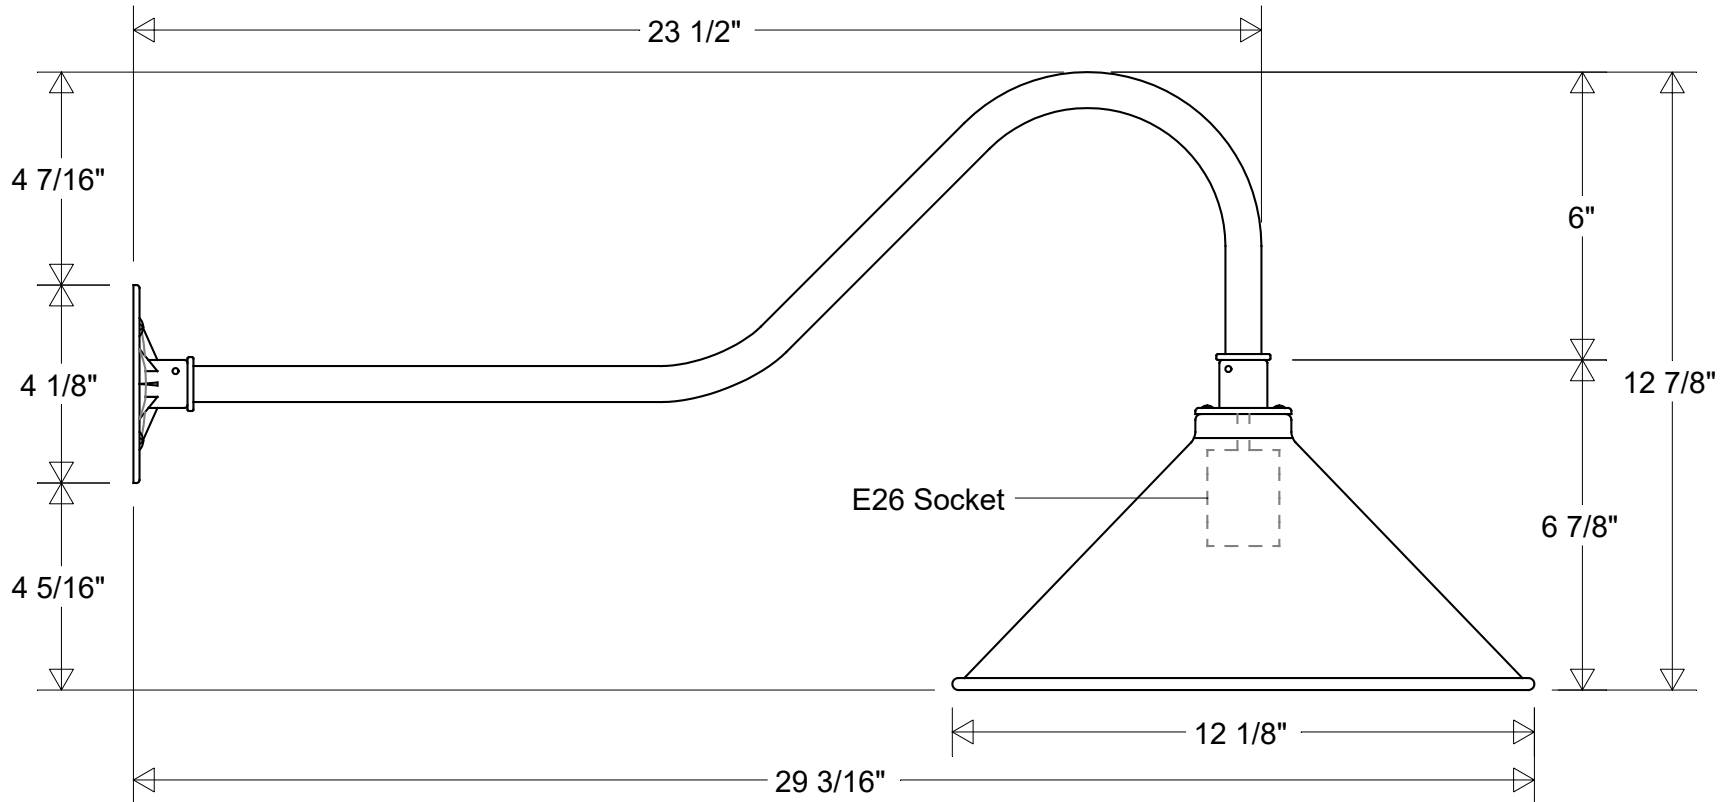

Primelite Manufacturing Corp

407 S Main St, Freeport, NY 11520

Phone: 516-868-4411 | Fax: 516-868-4609
 sales@primelite-mfg.com | www.primelite-mfg.com

PART # #111/12-850	LAMP E26 Socket	VOLTAGE 120 V	COLOR Powder Coated Paint
JOB NAME			TYPE Gooseneck

Lamp: E26 Socket Max Wattage: 75 W 	Initials	Date	<h2>#111/12-850</h2>						
	Drawn	CB						01/2024	
	Checked			12 1/8" Dia 29 3/16" Ext 12 7/8" H		Revisions			
ENG Appr.			6" Drop 4 5/16" Below Box		Zone	Rev	Description	Date	Appr
Construction: Aluminum	MFR Appr.		Size	Drawing No.	Rev				
	QA		A	0001	A				
Unless Otherwise Specified: Dimensions in Inches	Weight:		Scale	CAD File	Sheet				
					1 of 1				