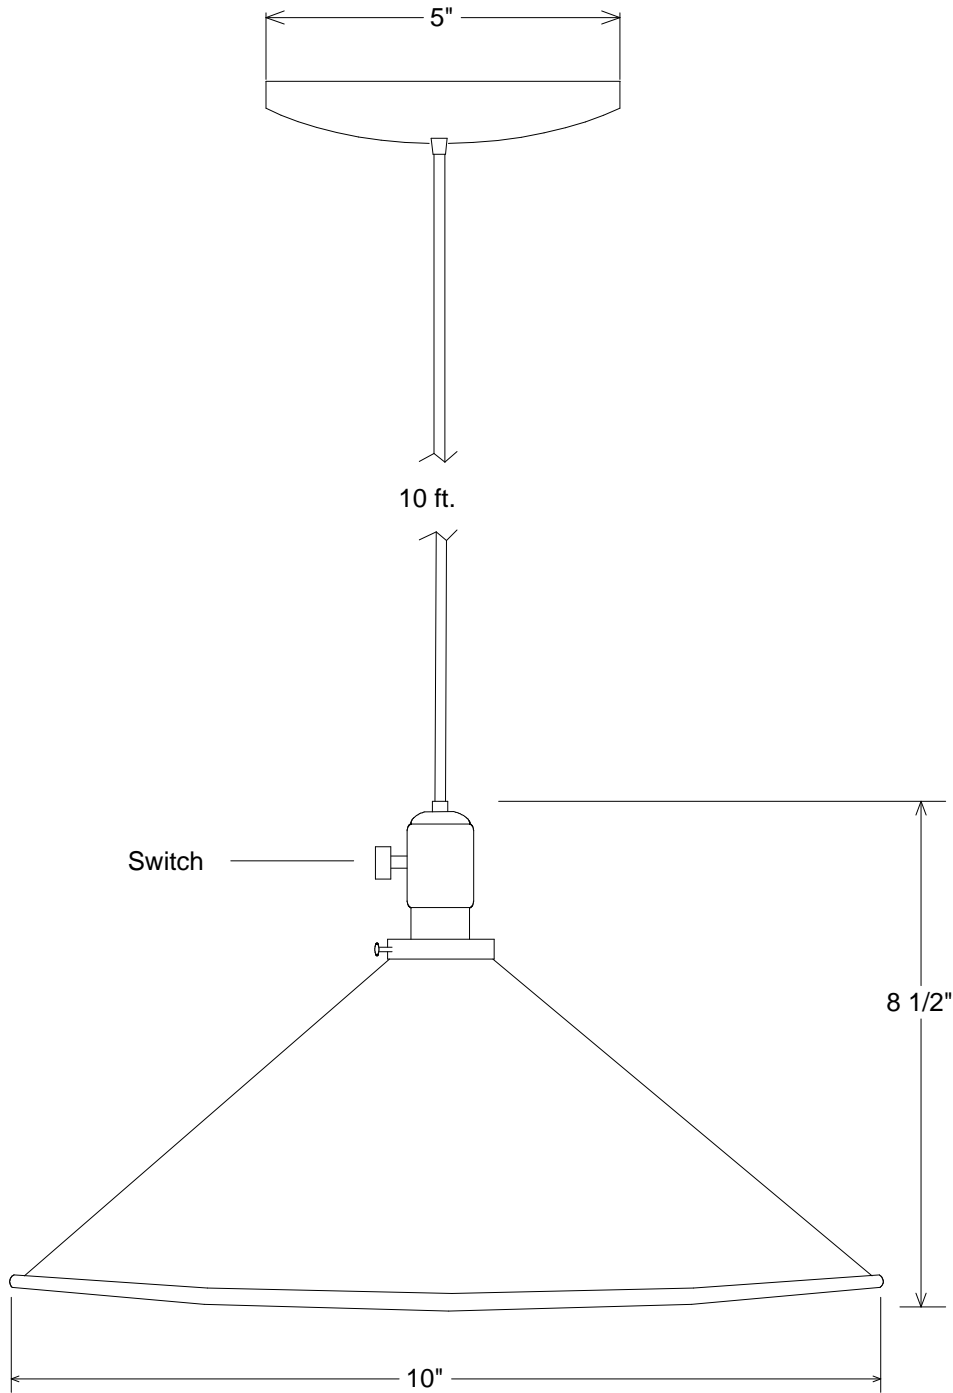

Primelite Manufacturing Corp

407 S Main St, Freeport, NY 11520

Phone: 516-868-4411 | Fax: 516-868-4609
sales@primelite-mfg.com | www.primelite-mfg.com

PART # #110/10 LED12	LAMP LED	VOLTAGE 120 V	COLOR Powder Coated
JOB NAME			TYPE Pendant

Lamp:

LED12

Name Date

Drawn iv 02/09/18

Checked

ENG Appr.

MFR Appr.

QA

Comments

Pendant #110/10 LED12

10" Dia. Shade | 10' Vinyl Cord

Size Drawing No. Rev

A **0001** **A**

Scale CAD File Sheet

1 of 1

Construction: Aluminum
Unless Otherwise Specified:
Dimensions in Inches

Revisions				
Zone	Rev	Description	Date	Approved