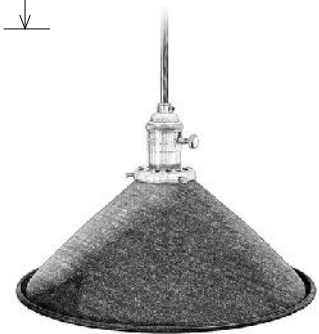

# Primelite Manufacturing Corp

407 S Main St, Freeport, NY 11520

Phone: 516-868-4411 | Fax: 516-868-4609  
 sales@primelite-mfg.com | www.primelite-mfg.com

<b>PART #</b> #110/10 LED12	<b>LAMP</b> LED	<b>VOLTAGE</b> 120 V	<b>COLOR</b> Powder Coated
<b>JOB NAME</b>			<b>TYPE</b> Pendant

## Pendant #110/10 LED12

10" Dia. Shade | 10' Vinyl Cord

Size Drawing No. Rev

**A** **0001** **A**

Scale CAD File Sheet

**1 of 1**

Construction: Aluminum  
 Unless Otherwise Specified:  
 Dimensions in Inches