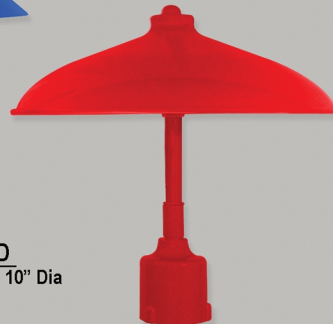

Primelite

MANUFACTURING CORP

THE LIGHTING SOURCE

(516) 868-4411

info@primelite-mfg.com

#1327 DS
3" Post Light | 26" H | 15" W
Incandescent | LED | Dark Sky

#1323 DS
3" Post Light | 23 3/8" H | 12 1/8" W
Incandescent | LED | Dark Sky

#5761 LED80
26 3/8" H | 18 1/2" W | 21 3/4"
Also available as 3" Post Light

#1333 DS
3" Post Light | 16" H | 8 3/8" W
Incandescent | LED | Dark Sky

#1230X
3" Post Light | 31 5/8" H | 17" W
Incandescent | LED | Dark Sky

#23/16-1595 LED
10 1/2" H | 16" Dia
3" Post Light | LED | Dark Sky

#23/16-1594 LED
3" Post Light | 18 1/2" H | 16" Dia
LED | Dark Sky

#12/10-1594 LED
3" Post Light | 13 5/8" H | 10" Dia
LED | Dark Sky

#116/16-1594 LED
3" Post Light | 15 3/4" H | 16 1/2" Dia
LED | Dark Sky