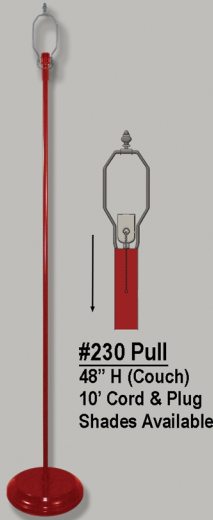

Primelite

MANUFACTURING CORP
THE LIGHTING SOURCE
(516) 868-4411
info@primelite-mfg.com

#280/15 | #1280/15
10" Globe* | 10" Globe* (Blue)
10' Vinyl Cord | 3" Post Light
*Globe Colors:
Green (-6) | Red (-7) | Blue (-15)

#230 Pull
48" H (Couch)
10' Cord & Plug
Shades Available

#23/16-1862 STS
Sea Turtle Friendly Post Light
25 1/2" H | 16" Dia | 23" Ext
Incandescent | LED | Includes Turtle Shield

#230 Turn
60" H (Torch)
10' Cord & Plug
Shades Available

#231/282-3 | 231/510-4
12" Globe | Cube Globe
Opal | Clear
Additional Globes Available
Options: Colors | Shapes | Materials

#51/16 | #51/16A
Pendant | Gooseneck Shade
14" H | 16" Dia
Incandescent | LED

#620 LED
Wedge Light
6" H | 10" W | 7" Ext
LED

#621 LED
Mini Wedge Light
6" H | 4 1/2" W | 7" Ext
LED | "The Robbie Wedge"

#52/24 | #52/24A
Pendant | Gooseneck Shade
18" H | 24" Dia
Incandescent | LED

#1573 T2