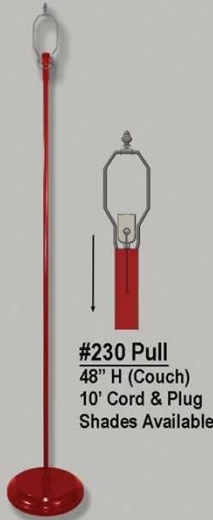

Section W: Featured Fixtures

Primelite

MANUFACTURING CORP
THE LIGHTING SOURCE
(516) 868-4411
info@primelite-mfg.com

#280/15 | #1280/15
10" Globe* | 10" Globe* (Blue)
10' Vinyl Cord | 3" Post Light
*Globe Colors:
Green (-6) | Red (-7) | Blue (-15)

#230 Pull
48" H (Couch)
10' Cord & Plug
Shades Available

#23/16-1862 STS
Sea Turtle Friendly Post Light
25 1/2" H | 16" Dia | 23" Ext
Incandescent | LED | Includes Turtle Shield

#230 Turn
60" H (Torch)
10' Cord & Plug
Shades Available

#231/282-3 | 231/510-4
12" Globe | Cube Globe
Opal | Clear
Additional Globes Available
Options: Colors | Shapes | Materials

#51/16 | #51/16A
Pendant | Gooseneck Shade
14" H | 16" Dia
Incandescent | LED

#620 LED
Wedge Light
6" H | 10" W | 7" Ext
LED

#621 LED
Mini Wedge Light
6" H | 4 1/2" W | 7" Ext
LED | "The Robbie Wedge"

#52/24 | #52/24A
Pendant | Gooseneck Shade
18" H | 24" Dia
Incandescent | LED

#1573 T2