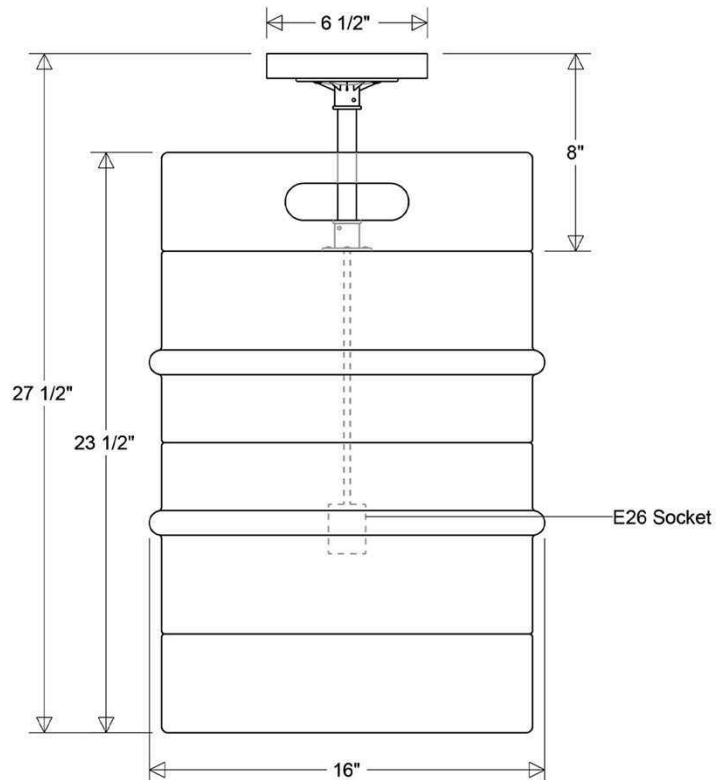

#78/16 Series - The Keg Lite

Shown with 6" x 1/2" IPS stem
in Aluminum finish

Drawn: #78/16-6

- 16" Dia x 23 1/2" H Shade
- Available with socket or built-in LED
- Available as pendant - stem, cord, or chain mounts
- Also available as a wall mount
- Other sizes also available
- Available in 29 standard finishes, or custom finishes on request
- Lightweight - weighs less than 10 lbs
- Spun from aluminum
- Perfect for: restaurants, bars, breweries, tap rooms, event venues, entertainment venues, residential entertaining spaces