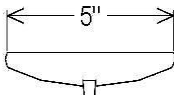

Catalog Number	Size	Description
LPL	11 3/4" W x 2" Deep	Large PL Canopy

Catalog Number	Size	Description
SPL	6 1/2" W x 2 1/2" Deep	Small PL Canopy

Part Number	Description
EI	8" cast canopy for 1/2 IPS pipe
SI	6" cast canopy for 1/2 IPS pipe
OS	Old style canopy welded to arm

Catalog Number	Size	Description
1010	3" Wide x 5 3/4" High	Canopy cover for gooseneck fixtures

Catalog #	Description
1016	Heavy Duty Canopy

Catalog #	Description
1023	5" smooth Canopy with gem bar, lock up and nipple