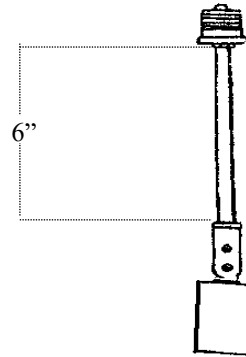

Hi-Hat Lamp Extender w/ swivel

1151

Cat # 1151 -One light

Standard finish White
Other colors available.
PB, Chrome on special
quotation.

Longer or shorter stems
available on request.

Hi-Hat extenders and socket multipliers can be ordered with bullets or cans to cover the bulbs. See Pages 71 through 76 for available covers. 150 Watt maximum