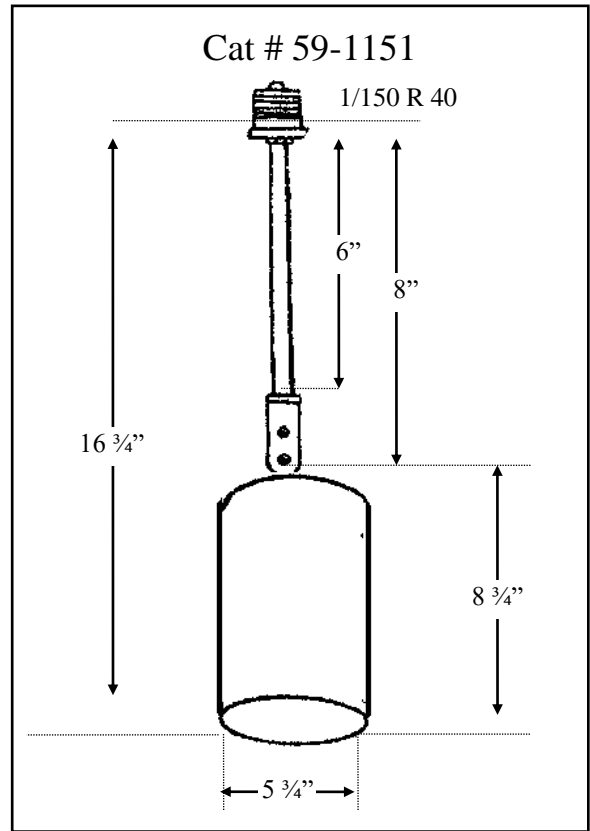

Catalog Number 10007 7
Catalog Number 10009 9
Catalog Number 10010 10

Blank up/ flush mounting kit consists of:

- | | |
|------------------------|-----------------------|
| 1 Cover Plate | 2 1/8 Lock nuts |
| 1 Cross Bar | 2 Self tapping screws |
| 1 Male plug with leads | 1 1/8 Nipple |

Primelite Manufacturing Corp.

407 South Main St.
Freeport, NY. 11520

Phone (516) 868-4411

Phone (800) 327-7583

Fax (516) 868-4609

Web Page: www.primelite-mfg.com

Banners & Arms Accessories

	Catalog Number	Description
	100-24	24" 1/2 IPS stem Banner Holder
	101	5 1/2" high x 2 1/4" wide x 2 7/8" extension Banner Post Adapter
	102	Banner Ring
	103	Cable Support
	1000	Electrical Box
	ESW	1/2 ESW
		Arm Extension up to 30"
		Arm Extension up to 48"
		Arm Extension up to 84"