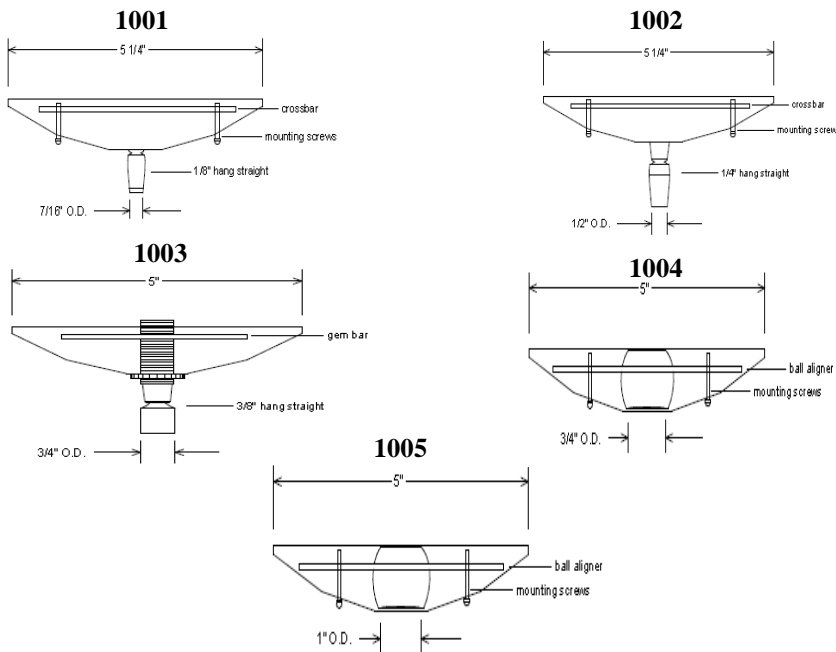

Outside
Diameter
3/4

Inside
Diameter
1/2

Finishes: Painted Colors **CATALOG # 1034-**

PIPE SIZE 3/4 I.P.S. Material: Aluminum

Outside
Diameter
1

Inside
Diameter
3/4

UNLESS OTHERWISE SPECIFIED, PIPE WILL BE THREADED 3/4" ON BOTH ENDS

SLEEVES FOR STEM. 1" DIAMETER- OPEN BOTH ENDS (INCLUDES 1/8" INSIDE STEM)

Plain tube-Longest length 10ft

Rope tube- Longest length 5ft

Primelite Manufacturing Corp.

407 South Main St.
Freeport, NY. 11520

Phone (516) 868-4411

Phone (800) 327-7583

Fax (516) 868-4609

Web Page: www.primelite-mfg.com

Canopies

All indoor stem fixtures are made with 1/8 I.P.S. Stem.

All outdoor fixtures are made with 1/4 I.P.S. stem and spun aluminum canopy- unless otherwise requested.

Canopy sets come with steel canopy, cross bar hang straight, screws and nuts for box mount. * Indoor canopies: PB, Chrome and Painted colors * Outdoor canopies: Painted Colors Only

Cat. #	Description
1001	Canopy with hang straight for 1/8 I.P.S. Stem
1002	Canopy with hang straight for 1/4 I.P.S. Stem
1003	Canopy with hang straight for 3/8 I.P.S. stem
1004	Canopy with ball aligner for 1/2 I.P.S. stem
1005	Canopy with ball aligner for 3/4 I.P.S. stem