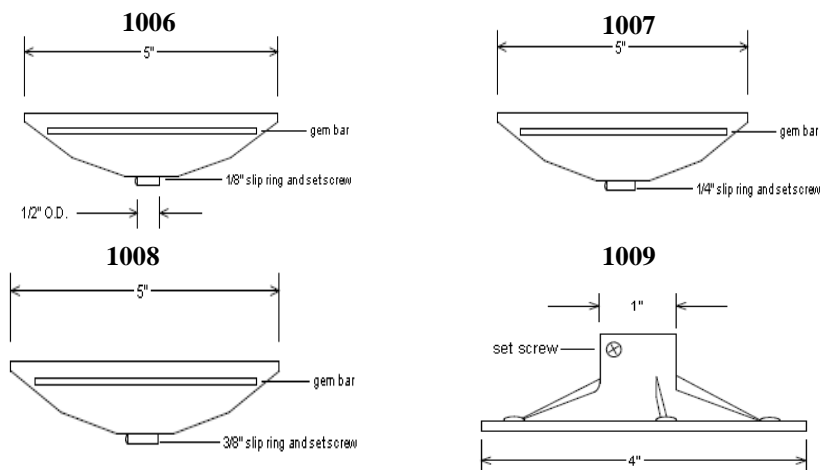

Cat. #	Description
1006	Canopy with slip ring for 1/8 I.P.S. stem
1007	Canopy with slip ring for 1/4 I.P.S. stem
1008	Canopy with slip ring for 3/8 I.P.S. stem
1009	Cast canopy threaded for 1/2 I.P.S. Stem

For matching stem price list see pages 91-92