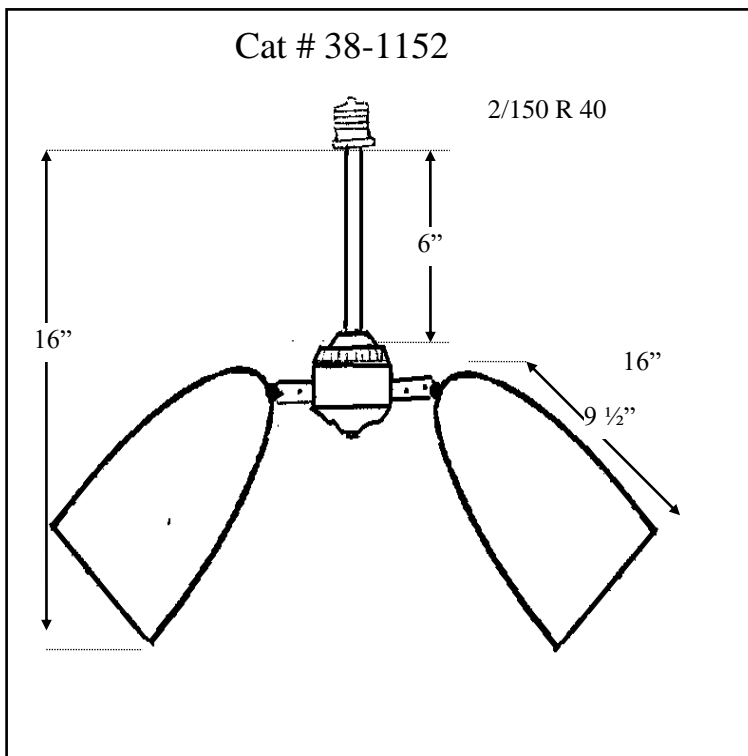

Primelite Manufacturing Corp.

407 South Main St.
Freeport, NY. 11520

Phone (516) 868-4411

Phone (800) 327-7583

Fax (516) 868-4609

Web Page: www.primelite-mfg.com