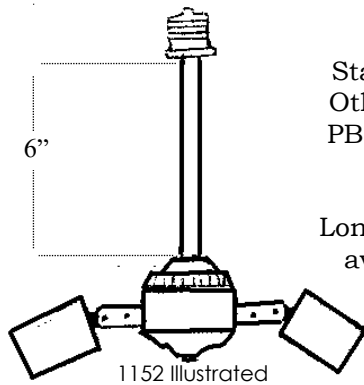

Hi-Hat Lamp extender & Multiplier w/Swivel

1152 Illustrated

Standard finish White
Other colors available.
PB, Chrome on special
quotation.

Longer or shorter stems
available on request

Catalog #1152- 2 Lights
Catalog #1153- 3 Lights
Catalog #1154- 4 Lights
150 Watt Maximum