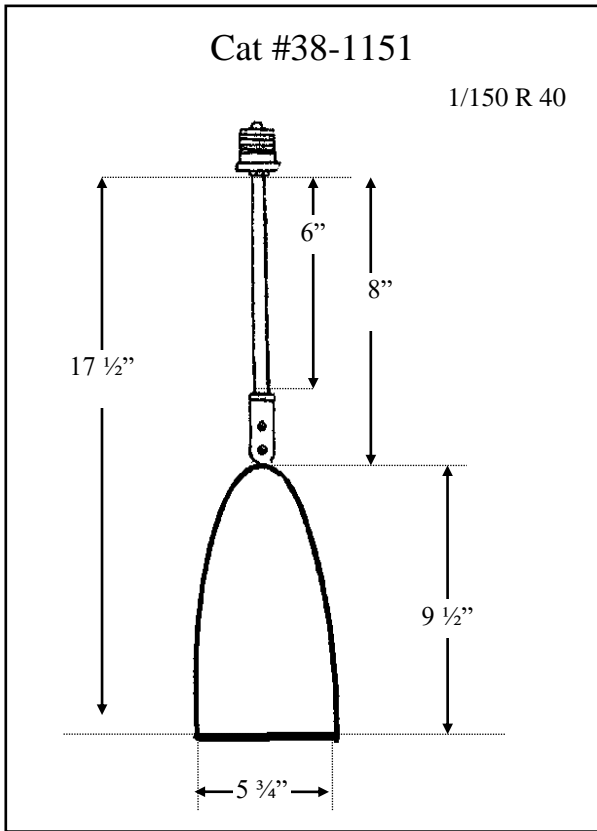

Catalog Number 10007 7
Catalog Number 10009 9
Catalog Number 10010 10

Blank up/ flush mounting kit consists of:

- | | |
|------------------------|-----------------------|
| 1 Cover Plate | 2 1/8 Lock nuts |
| 1 Cross Bar | 2 Self tapping screws |
| 1 Male plug with leads | 1 1/8 Nipple |

Primelite Manufacturing Corp.

407 South Main St.
Freeport, NY. 11520

Phone (516) 868-4411

Phone (800) 327-7583

Fax (516) 868-4609

Web Page: www.primelite-mfg.com

Banners & Arms Accessories

	Catalog Number	Description
	100-24	24" 1/2 IPS stem Banner Holder
	101	5 1/2" high x 2 1/4" wide x 2 7/8" extension Banner Post Adapter
	102	Banner Ring
	103	Cable Support
	1000	Electrical Box
	ESW	1/2 ESW
		Arm Extension up to 30"
		Arm Extension up to 48"
		Arm Extension up to 84"