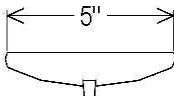

Catalog #	Description
1016	Heavy Duty Canopy