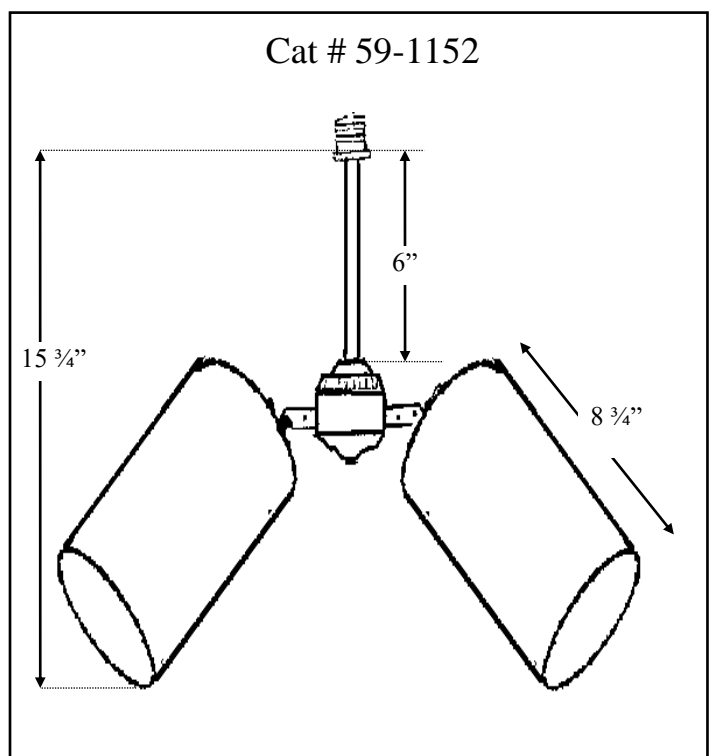

Primelite Manufacturing Corp.

407 South Main St.
Freeport, NY. 11520

Phone (516) 868-4411

Phone (800) 327-7583

Fax (516) 868-4609

Web Page: www.primelite-mfg.com