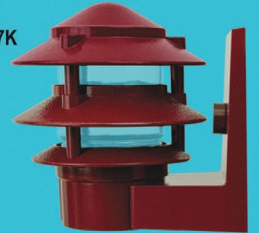

Ht 7 1/2" Dia 10"  
1/2" Threaded Bottom  
1/60

#1966/3-4 (Clear)  
#1966/3-4 LED 16 27K  
#1966/3-5 (Frosted)  
#1966/3-5 LED 16 27K

Ht 7 1/2" Dia 6"  
1/60

#1965/3-4 (Clear)  
#1965/3-4 LED 16 27K  
#1965/3-5 (Frosted)  
#1965/3-5 LED 16 27K

Ht 7 1/2" Dia 6"  
For 3" Post  
1/60

#9265/3-4 (Clear)  
#9265/3-5 (Frosted)  
#9265/3-4 LED 16 27K  
#9265/3-5 LED 16 27K

Ht 7 1/2" Dia 6"  
1/2" Threaded Bottom  
1/60

#9261/3-4 (Clear)  
#9261/3-4 LED 16 27K  
#9261/3-5 (Frosted)  
#9261/3-5 LED 16 27K

Ht 6" Ext 7" Dia 6"  
1/60

#9220/4-4 (Clear)  
#9220/4-4 LED 16 27K  
#9220/4-5 (Frosted)  
#9220/4-5 LED 16 27K

Ht 10" Dia 10"  
For 1/2" Pipe  
1/100

#1920/4-4 (Clear)  
#1920/4-4 LED 16 27K  
#1920/4-5 (Frosted)  
#1920/4-5 LED 16 27K