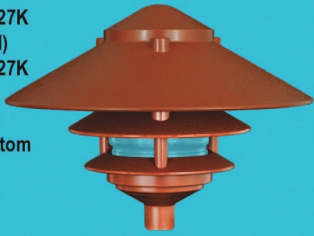

# GARDEN LIGHTS

Available with Sea Turtle Shield, add STS to catalog number.

2  
9  
P  
O  
W  
D  
E  
R  
C  
O  
A  
T  
E  
D  
C  
O  
L  
O  
R  
S

#9266/3-4 (Clear)  
#9266/3-4 LED 16 27K  
#9266/3-5 (Frosted)  
#9266/3-5 LED 16 27K

Ht 7 1/2" Dia 10"  
1/2" Threaded Bottom  
1/60

#1966/3-4 (Clear)  
#1966/3-4 LED 16 27K  
#1966/3-5 (Frosted)  
#1966/3-5 LED 16 27K

Ht 7 1/2" Dia 6"  
1/60

#1965/3-4 (Clear)  
#1965/3-4 LED 16 27K  
#1965/3-5 (Frosted)  
#1965/3-5 LED 16 27K