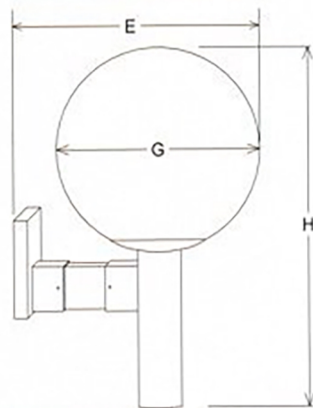

#4511  
Max Wattage  
300 INC, 100 HID  
Specifications  
41" HT, 18 1/2" Ext

**STREET LIGHT**

**Polycarbonate**  
#2261  
Max Wattage  
1/250 INC, 1/70  
HPS or  
1/175 MH\*Specifications  
27" HT, 15" Ext

**Polyethylene**  
#4261  
Max Wattage  
1/150 INC,  
70 HPS or  
70 MH  
Specifications  
27" HT, 15" Ext

\*Edison socket only.

**POLYETHYLENE CUBE**

Globe Diameter	Catalog Number
12"	#4121
15"	#4151
20"	#4201

Available in white only

**ACRYLIC CUBE**

Globe Diameter	Catalog Number
12"	#5121-
15"	#5151-

Specifications

Globe Dia	Overall Height	Extends	Maximum Wattage for Incandescent		
			Acrylic	Polyethylene	Superlex
14"	24"	16"	150	200	200
16"	26"	19"	200	200	300
18"	30"	22"	18"	250	400
20"	32"	24"	20"	300	400
24"	40"	28"	24"	300	750