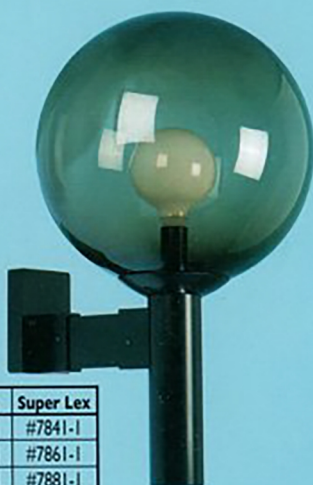

**SMOKE**

Globe Dia	Acrylic	Super Lex
14"	#2841-1	#7841-1
16"	#2861-1	#7861-1
18"	#2881-1	#7881-1
20"	#2901-1	#7901-1
22"	#2921-1	#7921-1
24"	#2941-1	#7941-1

**WHITE**

Globe Dia	Acrylic	PE	Super Lex
14"	#2841-3	#4741	#7841-3
16"	#2861-3	#4761	#7861-3
18"	#2881-3	#4781	#7881-3
20"	#2901-3	#4801	#7901-3
22"	#2921-3	#4821	#7921-3
24"	#2941-3	#4841	#7941-3

**CLEAR**

Globe Dia	Acrylic	Super Lex
14"	#2841-4	#7841-4
16"	#2861-4	#7861-4
18"	#2881-4	#7881-4
20"	#2901-4	#7901-4
22"	#2921-4	#7921-4
24"	#2941-4	#7941-4

**PRISMATIC**

Globe Diameter	Catalog Number
16"	#1461
18"	#1481
20"	#1501

**STREET LIGHT**

**Polycarbonate**  
#2251  
Max Wattage  
300 INC, 250 HID  
Specifications  
37" HT, 17" Ext

**Polyethylene**  
#4501  
Max Wattage  
150 INC, 70 HID  
Specifications  
37" HT, 17" Ext

Available in white only

**ACRYLIC CUBE**

Globe Diameter	Catalog Number
12"	#5121-
15"	#5151-

Specifications

Globe Dia	Overall Height	Extends	Maximum Wattage for Incandescent		
			Acrylic	Polyethylene	Superlex
14"	24"	16"	150	200	200
16"	26"	19"	200	200	300
18"	30"	22"	18"	250	400
20"	32"	24"	20"	300	400
24"	40"	28"	24"	300	750