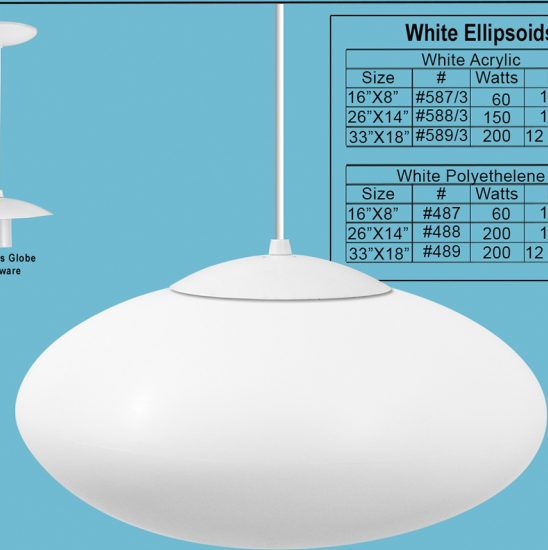

Colors: Smoke #/1 | White #/3 | Clear #/4

**Prismatic Acrylic Globes**

Dia	#	Watts	LED
6"	#136	60	
8"	#138	75	12 3K
10"	#140	100	12 3K, 20
12"	#142	100	12 3K, 20
16"	#146	150	12 3K, 40
18"	#148	200	50, 90
20"	#150	200	50, 90

For Necked Globes add a "N" to catalog #

**Acrylic Ellipsoids**

Smoked #/1			
Size	#	Watts	LED
16"X8"	#587/1	60	12 3K
26"X14"	#588/1	150	12 3K
33"X18"	#589/1	200	12 3K, 20

Clear #/4			
Size	#	Watts	LED
16"X8"	#587/4	60	12 3K
26"X14"	#588/4	150	12 3K
33"X18"	#589/4	200	12 3K, 20

**White Ellipsoids**

White Acrylic			
Size	#	Watts	LED
16"X8"	#587/3	60	12 3K
26"X14"	#588/3	150	12 3K
33"X18"	#589/3	200	12 3K, 20

White Polyethylene			
Size	#	Watts	LED
16"X8"	#487	60	12 3K
26"X14"	#488	200	12 3K
33"X18"	#489	200	12 3K, 20

**Deco Glass #347**

Size	#	Watt	LED
12" X 18"	#347	150	48 3k

**Deco Glass #348**

Size	#	Watt	LED
12" X 18"	#348	150	48 3k

**Semi Hemi | Glass**

Size	#	Watts	LED
8½"X6½"	#378	75	12 3K
10"X6½"	#380	75	12 3K
12"X7½"	#382	100	12 3K
14"X8½"	#384	100	12 3K, 20
16"X9½"	#386S	150	12 3K, 20