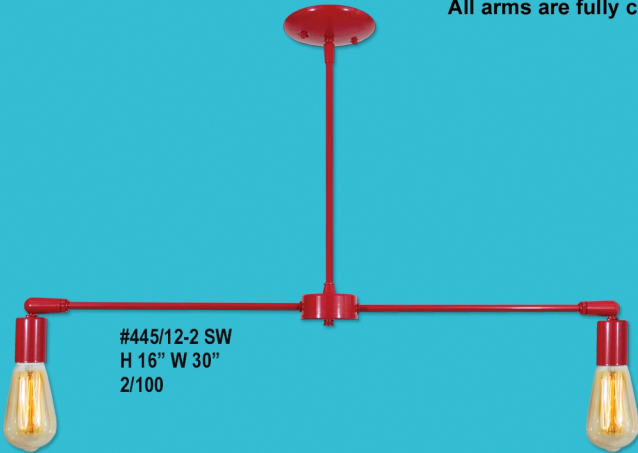

Primelite

MANUFACTURING CORP

"PROUDLY MADE IN THE USA"

Phone: (516) 868-4411
Fax: (516) 868-4609
Website: primelite-mfg.com
Email: sales@primelite-mfg.com

SPUTNIK SERIES

All arms are fully customizable. Standard arm length is 12". Other sizes available.

#445/12-2 SW
H 16" W 30"
2/100

#445/12-4
H 16" W 30"
4/100

Sputnik

#70/12-8
H 22³/₄" W 28³/₄"
8/100

#445/12-3
H 16" W 30"
3/100

Cynthia

#685/27-5
H 45" Dia 27"
5/100
Includes 18" chain
Painted finishes only