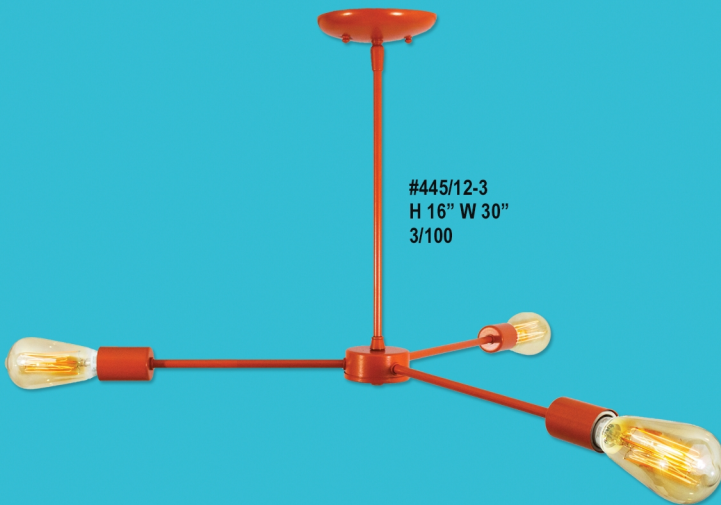

Primelite

MANUFACTURING CORP

"PROUDLY MADE IN THE USA"

Phone: (516) 868-4411
Fax: (516) 868-4609
Website: primelite-mfg.com
Email: sales@primelite-mfg.com

SPUTNIK SERIES

All arms are fully customizable. Standard arm length is 12". Other sizes available.

#445/12-2 SW
H 16" W 30"
2/100

#445/12-4
H 16" W 30"
4/100

Sputnik

#70/12-8
H 22³/₄" W 28³/₄"
8/100

#445/12-3
H 16" W 30"
3/100

Cynthia

#685/27-5
H 45" Dia 27"
5/100
Includes 18" chain
Painted finishes only