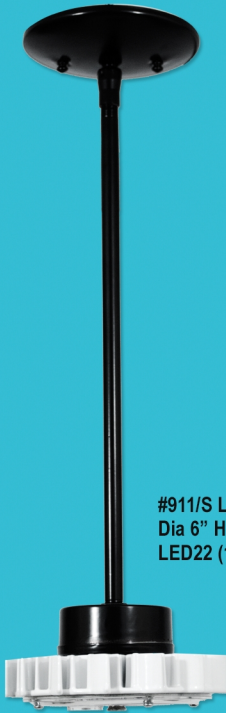

Primelite

MANUFACTURING CORP

"PROUDLY MADE IN THE USA"

Phone: (516) 868-4411

Fax: (516) 868-4609

Website: primelite-mfg.com

Email: sales@primelite-mfg.com

SPIDER SERIES (LED)

Standard arm length is 1/4" x 8" stem. Stem down rod is 1/4" x 16." All arms are fully customizable. Other sizes available.

#911/613 LED22
H 6" W 6" Ext 10"
LED22 (1 x LED22)

#912/S LED44
H 20 1/2" W 24"
LED44 (2 x LED22)

#911/S LED22
Dia 6" H 19"
LED22 (1 x LED22)

#914/S LED88
H 20 1/2" W 24" x 24"
LED88 (4 x LED22)

#913/S LED66
H 20 1/2" W 24"
LED66 (3 x LED22)

Down rods and arms are available in any standard painted finish. Consult color chart. Heads are available in black and white only.