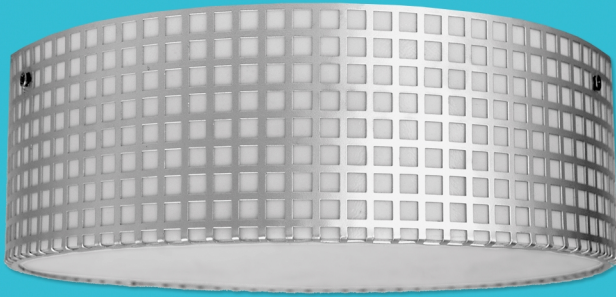

Cat#	Dia	Lamp	O.A.H.
#691/18	18"	2 x 60	4"
#691/18 LED22	18"	1 x LED22	4"
#691/24	24"	3 x 60	4"
#691/24 LED36	24"	3 x LED12	4"
#691/36	36"	4 x 60	4"
#691/36 LED48	36"	4 x LED12	4"

Cat#	Dia	Lamp	O.A.H.
#692/18	18"	2 x 60	11"
#692/18 LED22	18"	1 x LED22	11"
#692/24	24"	3 x 60	11"
#692/24 LED36	24"	3 x LED12	11"
#692/36	36"	4 x 60	11"
#692/36 LED48	36"	4 x LED12	11"

#442/4 NET

Dia 12"
1/150, LED Available
Cord: 10', Black
Net: Black

#601

Dia 14½" Ext 4" H 17"
2/40 T8, LED12
Ceiling Mount Available

#602

Dia 8½" Ext 4" H 11½"
2/40 T8, LED12