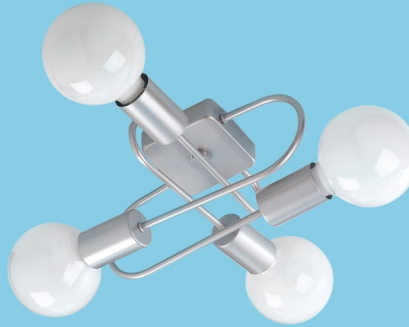

# Primelite Manufacturing Corp.

407 South Main Street  
Freeport, N.Y. 11520

Phone  
Fax  
Website

(516) 868-4411  
(516) 868-4609  
www.primelite-mfg.com

IN THE U.S.A.

Cat #44/1  
4" Square 2 1/8" High  
Chrome, PB Painted colors  
1/G25-100

Cat #44/4  
10" Square Height 2 1/8"  
Chrome, PB Painted Colors  
4/G25-100

Cat #164  
Width 13 1/2" Height 6"  
Chrome, PB, Painted colors

Cat #159  
Dia 5" Ht 4 1/4"  
Chrome, PB Painted colors  
1/G40-100

Cat #352/4S  
Bottom 11"X11"  
Top 5 3/4"X5 3/4"  
1/150, PLT32  
Lens color: -1 Smoke, -3 White  
-4 Clear  
Painted finishes

Cat #70 Sputnik  
Without bulb  
Height 25" Width 16 3/4"  
with G40 bulb  
Height 29" Width 24 1/2"  
Brushed Nickel, Chrome, PB  
& Painted finishes.  
24/60 G40

Cat #443/12  
10 FT cords. Width as shown 21"  
Cords are available in Black or White  
Sockets are black only  
Canopy colors: Chrome, PB,  
Brushed Nickel & Painted Finishes

Clear G40-60 watts as well as G40 5 Watt LED bulbs are available and are sold separately  
GU 24 sockets are available on all fixtures.