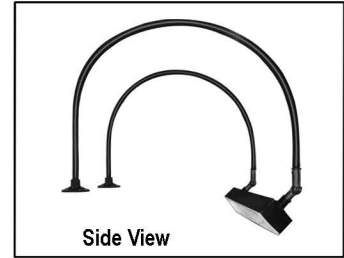

*When ordering please specify Lens color -3 White, -4 Clear, -5 Frosted. Specify light color -3.5K or 5K