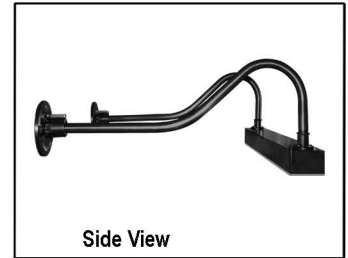

LINEAR LIGHTS

#5750/ *-855-11 ESW LED 50
51⁵/₈" L | 12" Ext | 7" H

#5751/ *-855-11 ESW LED 50
97⁵/₈" L | 12" Ext | 7" H

#5751/ *-855-11 ESW LED 100
97⁵/₈" L | 12" Ext | 7" H

*When ordering please specify Lens color -3 White, -4 Clear, -5 Frosted. Specify light color -3.5K or 5K

#5750/ *-850 LED 50
51⁵/₈" L | 24¹/₂" Ext | 9" H

#5751/ *-850 LED 50
97⁵/₈" L | 24¹/₂" Ext | 9" H

#5751/ *-850 LED 100
97⁵/₈" L | 24¹/₂" Ext | 9" H

*When ordering please specify Lens color -3 White, -4 Clear, -5 Frosted. Specify light color -3.5K or 5K

The "Light Box" for the #5750 style fixtures measure 50" long & arms are 47" center to center. The "Light Box" for the #5751 style fixtures measure 96" long & arms are 93" center to center. All fixtures are made of aluminum and can be used indoors or outdoors. Available in any of our 29 standard colors. Custom colors available on request. Other arm styles available, see page 05 & 06 of Section A or consult factory. LED 50 = 7,795 Lumens. LED 100 = 14,000 Lumens. All drivers are 120-277 Volts.