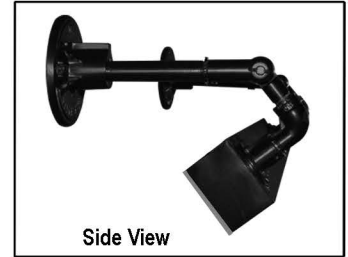

LINEAR LIGHTS

#5750/ *-855-11 ESW LED 50
51⁵/₈" L | 12" Ext | 7" H

#5751/ *-855-11 ESW LED 50
97⁵/₈" L | 12" Ext | 7" H

#5751/ *-855-11 ESW LED 100
97⁵/₈" L | 12" Ext | 7" H

*When ordering please specify Lens color -3 White, -4 Clear, -5 Frosted. Specify light color -3.5K or 5K

#5750/ *-850 LED 50
51⁵/₈" L | 24¹/₂" Ext | 9" H

#5751/ *-850 LED 50
97⁵/₈" L | 24¹/₂" Ext | 9" H

#5751/ *-850 LED 100
97⁵/₈" L | 24¹/₂" Ext | 9" H

*When ordering please specify Lens color -3 White, -4 Clear, -5 Frosted. Specify light color -3.5K or 5K

The "Light Box" for the #5750 style fixtures measure 50" long & arms are 47" center to center. The "Light Box" for the #5751 style fixtures measure 96" long & arms are 93" center to center. All fixtures are made of aluminum and can be used indoors or outdoors. Available in any of our 29 standard colors. Custom colors available on request. Other arm styles available, see page 05 & 06 of Section A or consult factory. LED 50 = 7,795 Lumens. LED 100 = 14,000 Lumens. All drivers are 120-277 Volts.