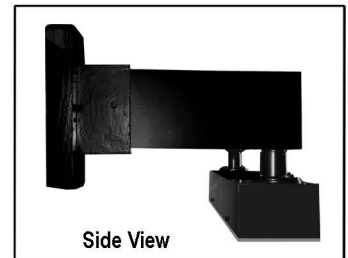

LINEAR LIGHTS

#5750/ *-855-11 ESW LED 50
51⁵/₈" L | 12" Ext | 7" H

#5751/ *-855-11 ESW LED 50
97⁵/₈" L | 12" Ext | 7" H

#5751/ *-855-11 ESW LED 100
97⁵/₈" L | 12" Ext | 7" H

*When ordering please specify Lens color -3 White, -4 Clear, -5 Frosted. Specify light color -3.5K or 5K

#5750/ *-850 LED 50
51⁵/₈" L | 24¹/₂" Ext | 9" H

#5751/ *-850 LED 50
97⁵/₈" L | 24¹/₂" Ext | 9" H

#5751/ *-850 LED 100
97⁵/₈" L | 24¹/₂" Ext | 9" H

*When ordering please specify Lens color -3 White, -4 Clear, -5 Frosted. Specify light color -3.5K or 5K

The "Light Box" for the #5750 style fixtures measure 50" long & arms are 47" center to center. The "Light Box" for the #5751 style fixtures measure 96" long & arms are 93" center to center. All fixtures are made of aluminum and can be used indoors or outdoors. Available in any of our 29 standard colors. Custom colors available on request. Other arm styles available, see page 05 & 06 of Section A or consult factory. LED 50 = 7,795 Lumens. LED 100 = 14,000 Lumens. All drivers are 120-277 Volts.