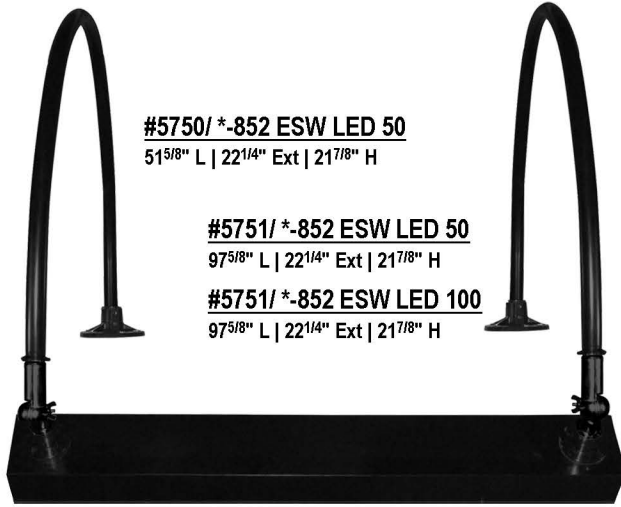

LINEAR LIGHTS

#5750/ *-852 ESW LED 50
51⁵/₈" L | 22¹/₄" Ext | 21⁷/₈" H

#5751/ *-852 ESW LED 50
97⁵/₈" L | 22¹/₄" Ext | 21⁷/₈" H

#5751/ *-852 ESW LED 100
97⁵/₈" L | 22¹/₄" Ext | 21⁷/₈" H