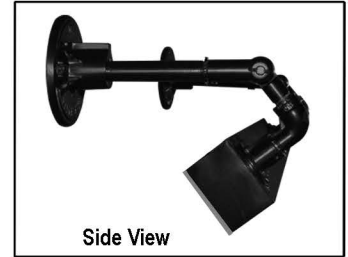

## LINEAR LIGHTS

**#5750/ \*-855-11 ESW LED 50**  
51<sup>5</sup>/<sub>8</sub>" L | 12" Ext | 7" H

**#5751/ \*-855-11 ESW LED 50**  
97<sup>5</sup>/<sub>8</sub>" L | 12" Ext | 7" H

**#5751/ \*-855-11 ESW LED 100**  
97<sup>5</sup>/<sub>8</sub>" L | 12" Ext | 7" H

The "Light Box" for the #5750 style fixtures measure 50" long & arms are 47" center to center. The "Light Box" for the #5751 style fixtures measure 96" long & arms are 93" center to center. All fixtures are made of aluminum and can be used indoors or outdoors. Available in any of our 29 standard colors. Custom colors available on request. Other arm styles available, see page 05 & 06 of Section A or consult factory. LED 50 = 7,795 Lumens. LED 100 = 14,000 Lumens. All drivers are 120-277 Volts.