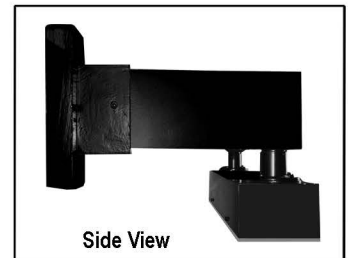

*When ordering please specify Lens color -3 White, -4 Clear, -5 Frosted. Specify light color -3.5K or 5K

#5750/ *-861 LED 50
51¹/₂" L | 14¹/₂" Ext | 7³/₄" H