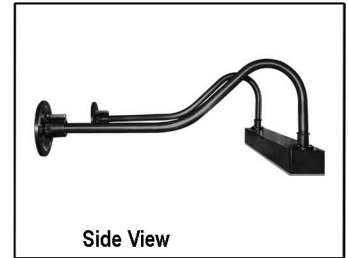

*When ordering please specify Lens color -3 White, -4 Clear, -5 Frosted. Specify light color -3.5K or 5K

#5750/ *-850 LED 50
51⁵/₈" L | 24¹/₂" Ext | 9" H