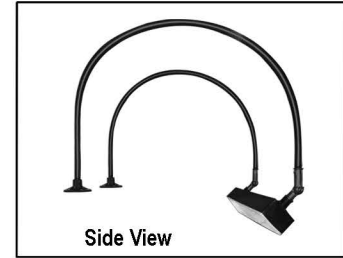

Side View

*When ordering please specify Lens color -3 White, -4 Clear, -5 Frosted. Specify light color -3.5K or 5K