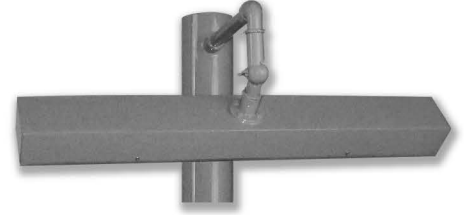

#5744/1855-13 ESW LED 25
12" OAH | 17 5/8" OAE | 24" OAL
Light Box: 24" L | 2" H | 3" W
Arm: 12" H | 13" Ext | 90° Swivel

Lamp: 25 W LED
3500K: 3920 Lm
5000K: 3920 Lm