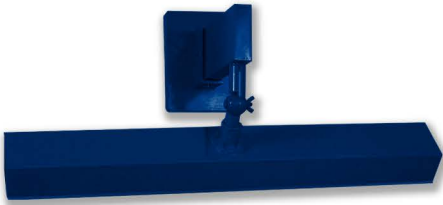

#5744/861 ESW LED 25
11 1/4" OAH | 14 5/8" OAE | 24" OAL
Light Box: 24" L | 2" H | 3" W
Arm: 6" H | 90° Swivel

Lamp: 25 W LED
3500K: 3920 Lm
5000K: 3920 Lm