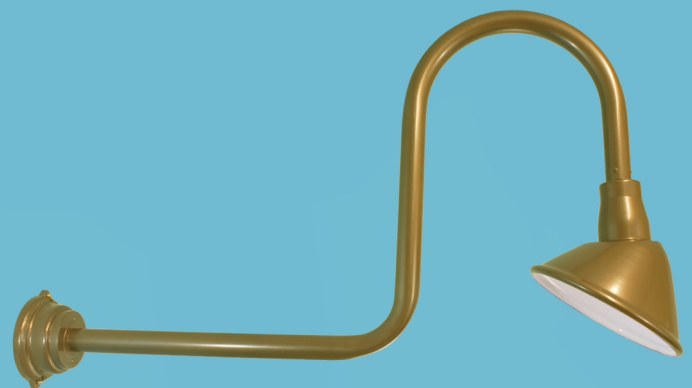

Primelite Manufacturing Corp.

407 South Main Street
Freeport, N.Y. 11520

Phone
Fax
Website

(516) 868-4411
(516) 868-4609
www.primelite-mfg.com

IN THE U.S.A.

Extra Heavy Gooseneck Wall Brackets

Extra thick gooseneck arms with extra-large shades. These arms are almost 2" in diameter.
All aluminum construction.

Cat# 19/16-957
Ht. 27" Ext. 43" Dia. 16"
Max 300 Watt Incandescent

Cat# 19/16-951
Ht. 32" Ext. 52" Dia. 16"
Max 300 Watt Incandescent

Cat# 20/12-957
Ht. 25" Ext. 41" Dia. 12 1/2"
Max 200 Watt Incandescent

Cat# 20/12-951
Ht. 31" Ext. 52" Dia. 12 1/2"
Max 200 Watt Incandescent

All fixtures are available in: Incandescent(standard), Metal Halide, High Pressure Sodium, PL, & LED.
Pick from any of our standard powder coated colors. See Powder Coated Color Chart. Custom colors on request.
Other shades are available- see page 3B of this section.