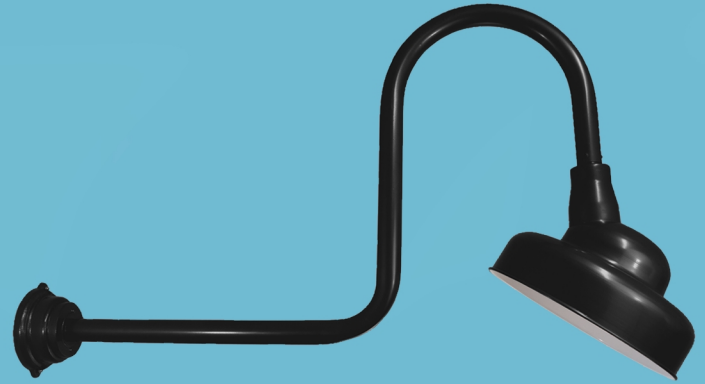

Primelite Manufacturing Corp.

407 South Main Street
Freeport, N.Y. 11520

Phone
Fax
Website

(516) 868-4411
(516) 868-4609
www.primelite-mfg.com

IN THE U.S.A.

Extra Heavy Gooseneck Wall Brackets

Extra thick gooseneck arms with extra-large shades. These arms are almost 2" in diameter.
All aluminum construction.

Cat# 19/16-957
Ht. 27" Ext. 43" Dia. 16"
Max 300 Watt Incandescent

Cat# 19/16-951
Ht. 32" Ext. 52" Dia. 16"
Max 300 Watt Incandescent

Cat# 20/12-957
Ht. 25" Ext. 41" Dia. 12 1/2"
Max 200 Watt Incandescent

Cat# 20/12-951
Ht. 31" Ext. 52" Dia. 12 1/2"
Max 200 Watt Incandescent

All fixtures are available in: Incandescent(standard), Metal Halide, High Pressure Sodium, PL, & LED.
Pick from any of our standard powder coated colors. See Powder Coated Color Chart. Custom colors on request.
Other shades are available- see page 3B of this section.