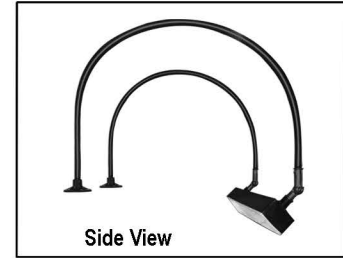

*When ordering please specify Lens color -3 White, -4 Clear, -5 Frosted. Specify light color -3.5K or 5K