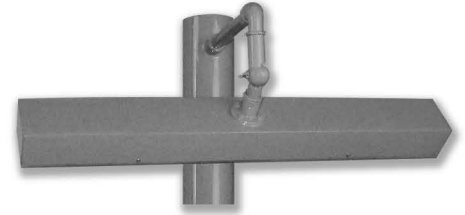

2
9
P
O
W
D
E
R
C
O
A
T
E
D
C
O
L
O
R
S

#5744/1850 LED 25
16 1/2" OAH | 28 1/2" OAE | 24" OAL
Light Box: 24" L | 2" H | 3" W
Arm: 12" H

Lamp: 25 W LED
3500K: 3920 Lm
5000K: 3920 Lm

#5744/852 LED 25
17 3/4" OAH | 22" OAE | 24" OAL
Light Box: 24" L | 2" H | 3" W
Arm: 17" H

Lamp: 25 W LED
3500K: 3920 Lm
5000K: 3920 Lm

#5744/1855-13 ESW LED 25
12" OAH | 17 5/8" OAE | 24" OAL
Light Box: 24" L | 2" H | 3" W
Arm: 12" H | 13" Ext | 90° Swivel

Lamp: 25 W LED
3500K: 3920 Lm
5000K: 3920 Lm