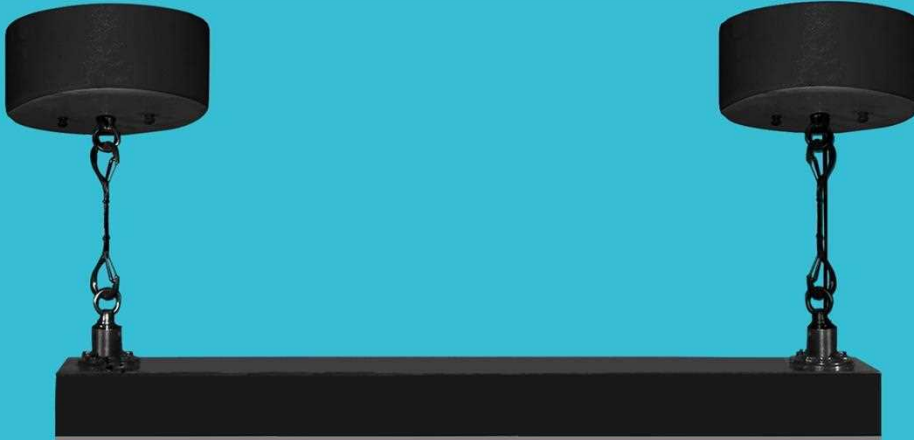

#5750/ * LED 50
50" L | 3" W | 2" H | 10' Vinyl Cord
9' Support Cable | Maximum OAH 9' 7¹/₂"

#5751/ * LED 50
96" L | 3" W | 2" H
10' Vinyl Cord | 9' Support Cable | Maximum OAH 9' 7¹/₂"

#5751/ * LED 100
96" L | 3" W | 2" H