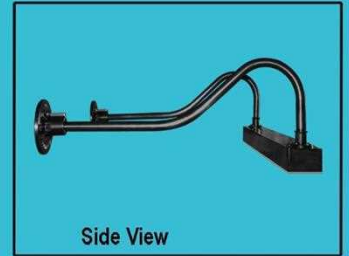

Side View

#5750/ *-850 LED 50

51⁵/₈" L | 24¹/₂" Ext | 9" H

#5751/ *-850 LED 50

97⁵/₈" L | 24¹/₂" Ext | 9" H

#5751/ *-850 LED 100

97⁵/₈" L | 24¹/₂" Ext | 9" H

*When ordering please specify Lens color -3 White, -4 Clear, -5 Frosted. Specify light color -3.5K or 5K