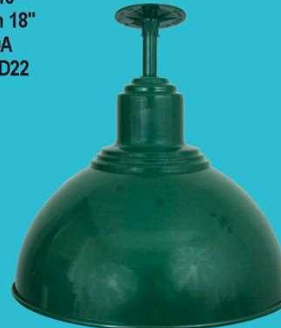

LED12 = 800 lumens | 4K. LED22 = 1800 lumens | 3k,4K. All fixtures are 120 volt | Multi-Volt available.
LED specifications subject to change without notice. All aluminum construction for outdoor use. Standard stems are 1/2" x 18"
Consult color chart for powder coated colors. Special colors available on request.

For additional shades see Section A pages 04 & 07. For additional arms see Section A pages 05 & 06.