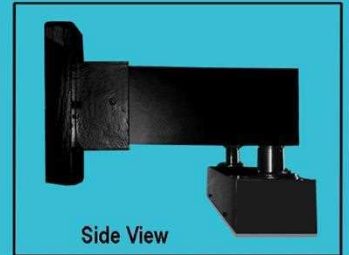

Side View

#5750/ *-861 LED 50

51¹/₂" L | 14¹/₂" Ext | 7³/₄" H

#5751/ *-861 LED 50

97¹/₂" L | 14¹/₂" Ext | 7³/₄" H

#5751/ *-861 LED 100

97¹/₂" L | 14¹/₂" Ext | 7³/₄" H

*When ordering please specify Lens color -3 White, -4 Clear, -5 Frosted. Specify light color -3.5K or 5K

The "Light Box" for the #5750 style fixtures measure 50" long & arms are 47" center to center. The "Light Box" for the #5751 style fixtures measure 96" long & arms are 93" center to center. All fixtures are made of aluminum and can be used indoors or outdoors. Available in any of our 29 standard colors. Custom colors available on request. Other arm styles available, see page 05 & 06 of Section A or consult factory. LED 50 = 7,795 Lumens. LED 100 = 14,000 Lumens. All drivers are 120-277 Volts.