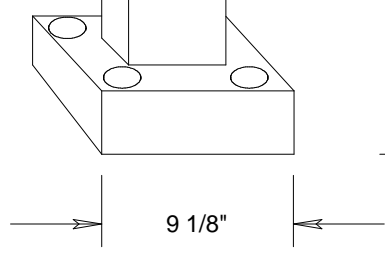

3"

7'

4" Square to 3" Round Post Adapter

Shoe Base

	Name	Date	Primelite Mfg. Corp.	
Drawn	lv	01/30/17		
Updated	lv	10/03/17	#6407 SB	
ENG Appr.			4" Square Post Height 7' Shoe Base	
MFR Appr.			Extruded Aluminum Smooth Surface	
QA				
Comments			Size	Drawing No.
CAD Generated Drawing Do Not Manually Update			A	0001
Construction: Aluminum			Rev	A
Scale		CAD File	Sheet	1 of 1