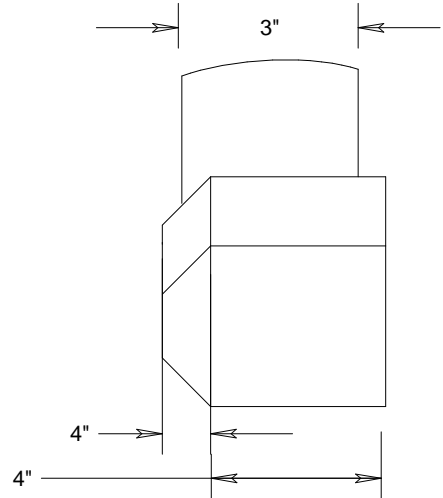

3"

7'

4" Square to 3" Round Post Adapter

Shoe Base

	Name	Date	Primelite Mfg. Corp.	
Drawn	lv	01/30/17		
Updated	lv	10/03/17	#6407 SB	
ENG Appr.			4" Square Post Height 7' Shoe Base	
MFR Appr.			Extruded Aluminum Smooth Surface	
QA				
Comments			Size	Drawing No.
CAD Generated Drawing Do Not Manually Update			A	0001
Construction: Aluminum			Rev	A
Scale		CAD File	Sheet	1 of 1