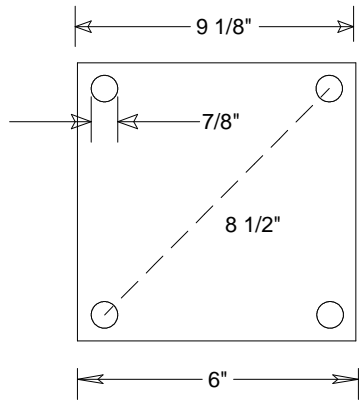

3"

7'

4" Square to 3" Round Post Adapter

Shoe Base

	Name	Date	Primelite Mfg. Corp.	
Drawn	lv	01/30/17		
Updated	lv	10/03/17	#6407 SB	
ENG Appr.			4" Square Post Height 7' Shoe Base	
MFR Appr.			Extruded Aluminum Smooth Surface	
QA				
Comments			Size	Drawing No.
CAD Generated Drawing Do Not Manually Update			A	0001
Construction: Aluminum			Rev	A
Scale		CAD File	Sheet	1 of 1