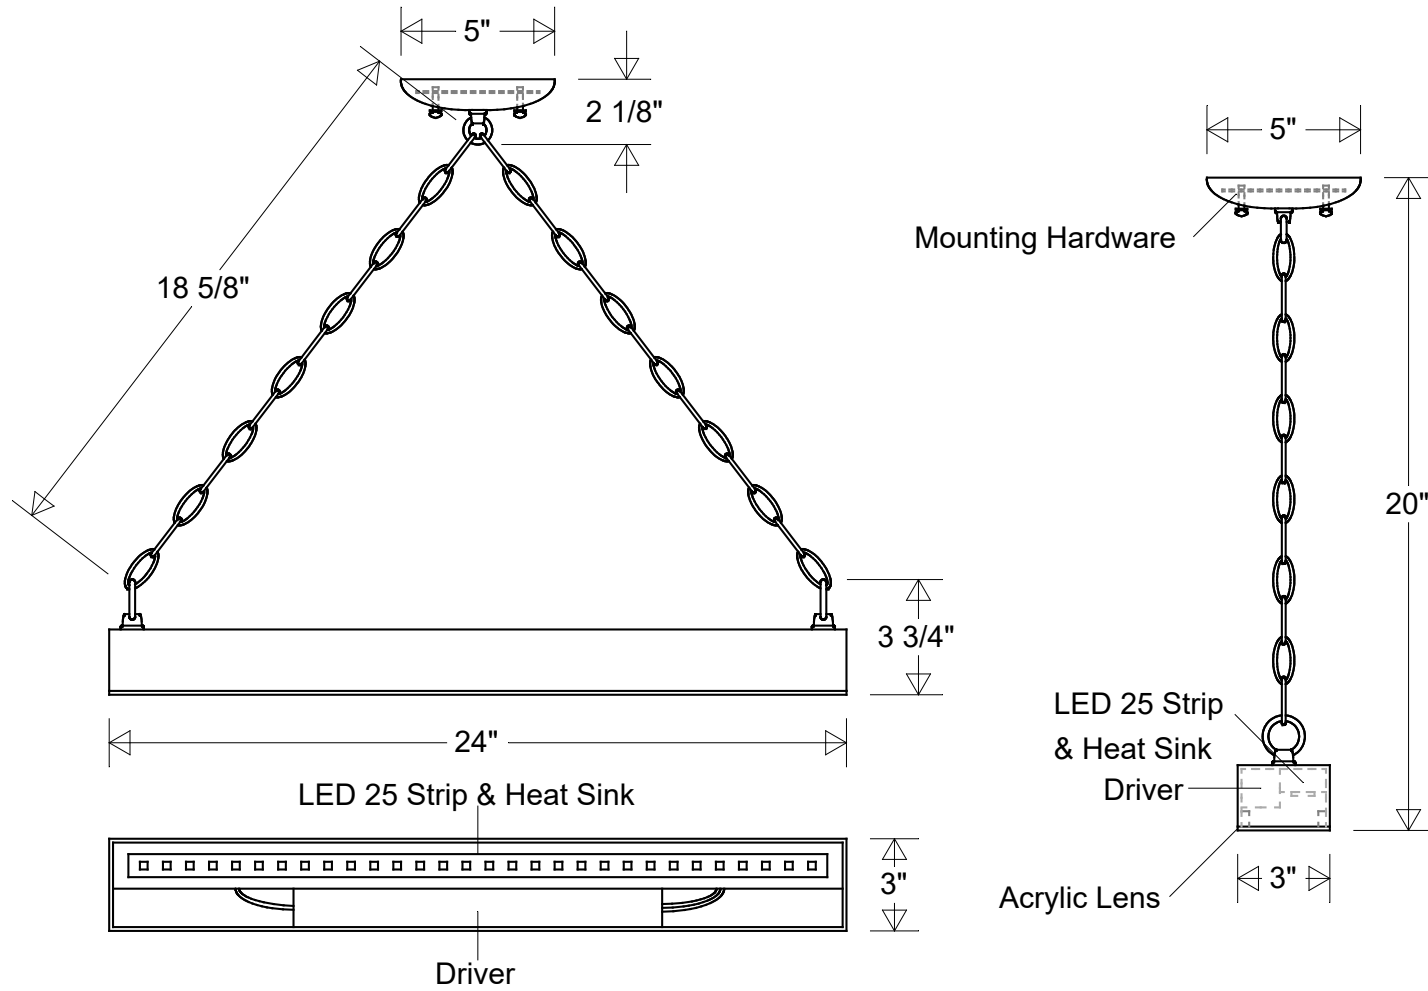

Lamp: LED 25 Strip 35K = 3920 Lumens 5K = 3920 Lumens	Initials	Date
Drawn	CB	09/2022
Checked		
ENG Appr.		
MFR Appr.		
QA		
Construction: Aluminum   Acrylic	Weight:	
Unless Otherwise Specified: Dimensions in Inches	Scale	

<b>Linear Light #5744 LED 25</b>		
24" L   3" W   20" H   18 5/8" Chain x2		
Acrylic Lens: White (-3)   Clear (-4)   Frosted (-5)		
Size	Drawing No.	Rev
<b>A</b>	<b>0001</b>	<b>A</b>
CAD File	Sheet	
	<b>1 of 1</b>	