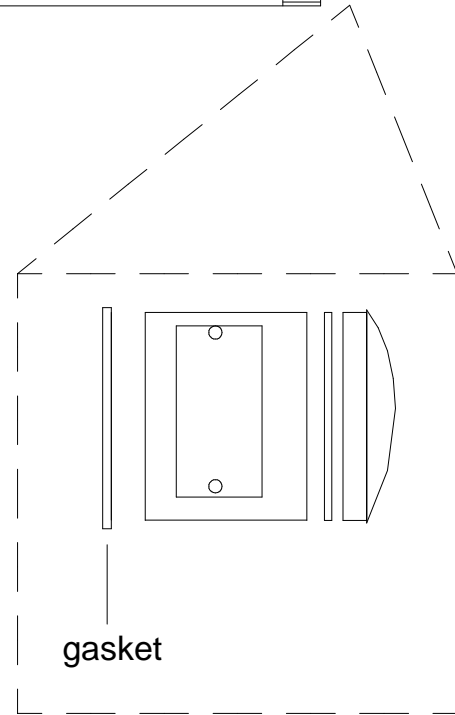

side view

electrical box

gasket

Total Extension: 19"

| | | | | | | |
|--|---|-------------|-------------|--|-----------------------------------|-------------------------------|
| Unless Otherwise Specified: Dimensions in Inches Tolerances: Fractional ± Angular: Mach ± Bend ± Two Place Decimal ± Three Place Decimal ± | | Name | Date | Primelite Mfg. Corp. 5797 8 ft. Fluorescent Sign Light Lamp: 4-4ft T5 High Output | | |
| | Drawn | T.A.R. | 01/25/12 | | | |
| | Checked | | 04/02/12 | | | |
| | ENG Appr. | | | | | |
| | MFR Appr. | | | | | |
| | QA | | | | | |
| | Comments | | | Size A | Drawing No. 0001 | Rev A |
| | CAD Generated Drawing Do Not Manually Update | | | Scale 1:7 | CAD File | Sheet 1 of 1 |