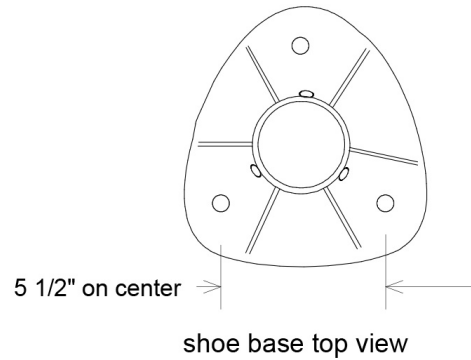

**#6100 SB Series:**

Gauge: .050

- #6100 SB ( 2') ▲
- #6107 SB ( 7') ▲
- #6108 SB ( 8') ▲
- #6110 SB (10') ▲
- #6112 SB (12') ▲

**#6100 SB Series:**

Gauge: .125

- #6127 SB ( 7') ▲
- #6128 SB ( 8') ▲
- #6130 SB (10') ▲
- #6132 SB (12') ▲
- #6134 SB (14') ▲
- #6136 SB (16') ▲
- #6138 SB (18') ▲
- #6140 SB (20') ▲

Assembly includes: Template, Anchor Bolts, Washers and Nuts.

		Name	Date	<b>Primelite Mfg. Corp.</b>		
Drawn		iv	01/31/17			<b>#6134 SB   Gauge .125</b> <b>3" Round Post   Shoe Base   Height: 14'</b> <b>Extruded Aluminum   Smooth Surface</b>
Checked						
ENG Appr.						
MFR Appr.						
QA						
<b>Comments</b> CAD Generated Drawing Do Not Manually Update  <b>Construction: Aluminum</b>				<b>Size</b> <b>A</b>	<b>Drawing No.</b> <b>0001</b>	<b>Rev</b> <b>A</b>
		Scale	CAD File	Sheet	<b>1 of 1</b>	