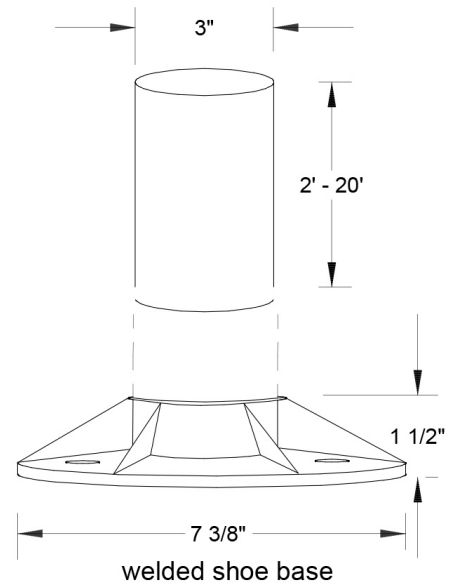

**#6100 SB Series:**

Gauge: .050

- #6100 SB ( 2') ▲
- #6107 SB ( 7') ▲
- #6108 SB ( 8') ▲
- #6110 SB (10') ▲
- #6112 SB (12') ▲

**#6100 SB Series:**

Gauge: .125

- #6127 SB ( 7') ▲
- #6128 SB ( 8') ▲
- #6130 SB (10') ▲
- #6132 SB (12') ▲
- #6134 SB (14') ▲
- #6136 SB (16') ▲
- #6138 SB (18') ▲
- #6140 SB (20') ▲

Assembly includes: Template, Anchor Bolts, Washers and Nuts.

		Name	Date	<b>Primelite Mfg. Corp.</b>		
Drawn		iv	01/31/17			<b>#6134 SB   Gauge .125</b> <b>3" Round Post   Shoe Base   Height: 14'</b> <b>Extruded Aluminum   Smooth Surface</b>
Checked						
ENG Appr.						
MFR Appr.						
QA						
<b>Comments</b> CAD Generated Drawing Do Not Manually Update  <b>Construction: Aluminum</b>				<b>Size</b> <b>A</b>	<b>Drawing No.</b> <b>0001</b>	<b>Rev</b> <b>A</b>
		Scale	CAD File	Sheet	<b>1 of 1</b>	