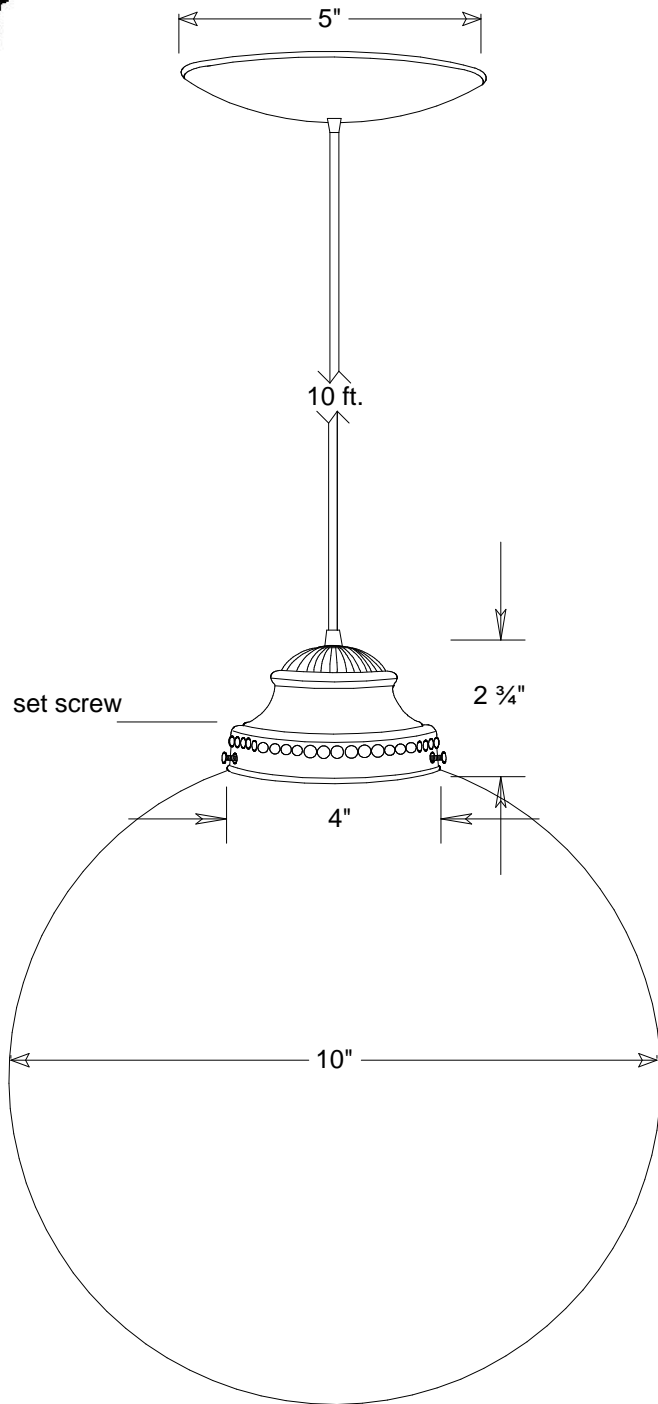

# Primelite Manufacturing Corp

407 S Main St, Freeport, NY 11520

Phone: 516-868-4411 | Fax: 516-868-4609  
 sales@primelite-mfg.com | www.primelite-mfg.com

<b>PART #</b> <b>#440 N</b>	<b>LAMP</b> Incandescent   Led	<b>VOLTAGE</b> 120V	<b>COLOR</b> Powder Coated Colors
<b>JOB NAME</b>			<b>TYPE</b> Globe Pendant Glass   Necked

School House Holder (medium)

Lamp: Incandescent | LED

Construction: Aluminum, Glass  
 Unless Otherwise Specified:  
 Dimensions in Inches

Name	Date	<b>Globe Pendant #440 N</b>		
Drawn: iv	09/26/18	10" Dia Necked Glass Globe   10' Vinyl Cord Smoke #440/1N   White #440/3N   Clear #440/4N		
Checked:		Size: <b>A</b>	Drawing No.: <b>0001</b>	Rev: <b>A</b>
ENG Appr.:		Scale:	CAD File:	Sheet: <b>1 of 1</b>
MFR Appr.:		Colors: Smoke #/1   White #/3   Clear #/4		
QA:				