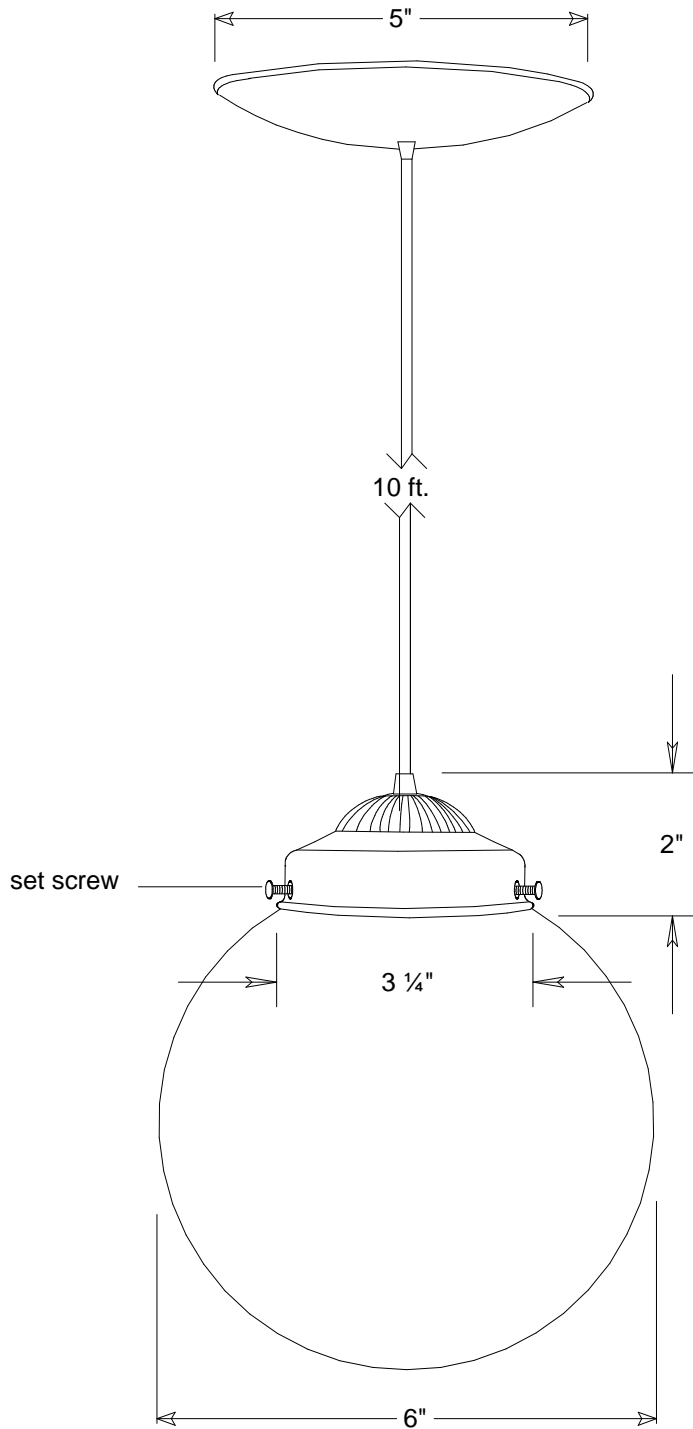

Primelite Manufacturing Corp

407 S Main St, Freeport, NY 11520

Phone: 516-868-4411 | Fax: 516-868-4609
 sales@primelite-mfg.com | www.primelite-mfg.com

PART # #436 N	LAMP Incandescent	VOLTAGE 120V	COLOR Powder Coated Colors
JOB NAME			TYPE Globe Pendant Glass Necked

School House Holder (small)

Lamp: Incandescent

1/60A

Construction: Aluminum, Glass

Unless Otherwise Specified:
 Dimensions in Inches

Name	Date	Globe Pendant #436 N		
Drawn: iv	09/20/18	6" Dia Necked Glass Globe 10' Vinyl Cord Smoke #436/1N White #436/3N Clear #436/4N		
Checked:		Size: A	Drawing No.: 0001	Rev: A
ENG Appr.:		Scale:	CAD File:	Sheet: 1 of 1
MFR Appr.:		Colors: Smoke #/1 White #/3 Clear #/4		
QA:				