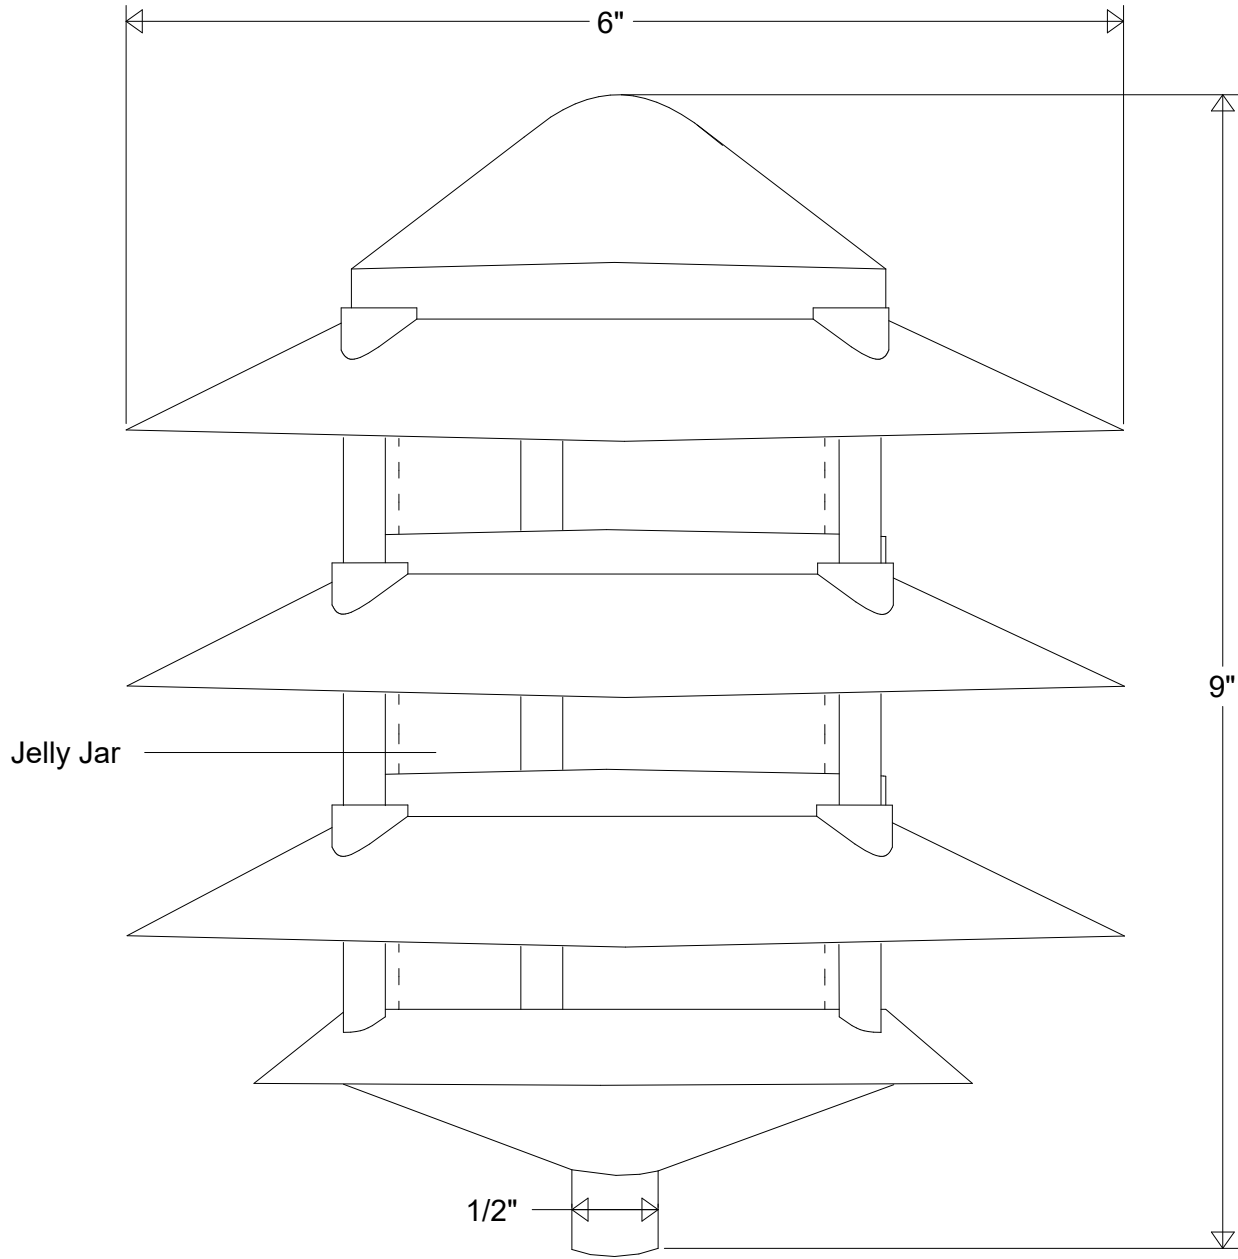

Primelite Manufacturing Corp

407 S Main St, Freeport, NY 11520

Phone: 516-868-4411 | Fax: 516-868-4609
 sales@primelite-mfg.com | www.primelite-mfg.com

PART # #9265/4	LAMP Incandescent	VOLTAGE 120 V	COLOR Powder Coated Paint
JOB NAME			TYPE Garden Light

Lamp: Incandescent Max Wattage: 1/100A 	Name		Date		Garden Light #9265/4 6" Dia 9" H 1/2" Threaded Bottom Glass Jelly Jar: Clear Frosted					
	Drawn	CB	5/2020							
	Checked				Size A	Drawing No. 0001	Rev A	Revisions		
	ENG Appr.							Zone	Rev	Description
Construction: Aluminum Glass Unless Otherwise Specified: Dimensions in Inches	MFR Appr.									
	QA									
	Weight			Scale	CAD File	Sheet		1 of 1		