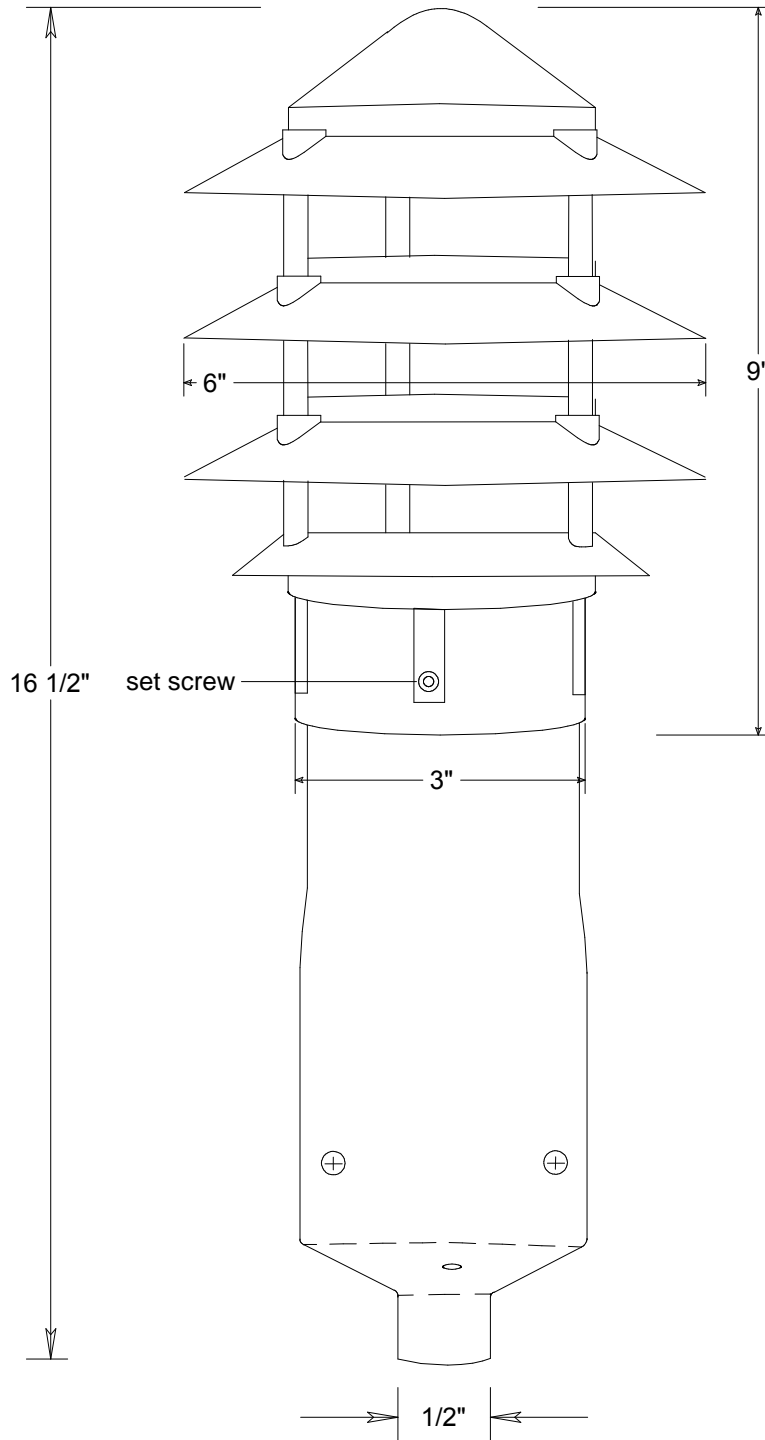

# Primelite Manufacturing Corp

407 S Main St, Freeport, NY 11520

Phone: 516-868-4411 | Fax: 516-868-4609  
 sales@primelite-mfg.com | www.primelite-mfg.com

PART # #9265/4 LED12	LAMP LED	VOLTAGE 120V	COLOR Powder Coated Paint
JOB NAME			TYPE Gooseneck

Construction: Aluminum  
 Unless Otherwise Specified:  
 Dimensions in Inches

Name	Date	<b>Garden Light #9265/4 LED10</b>		
Drawn	Mori	06/2018		
Checked			1/2" Fitting	
ENG Appr.				
MFR Appr.			Size	Drawing No.
QA			<b>A</b>	<b>0001</b>
Weight			Rev	<b>A</b>
		Scale	CAD File	Sheet
				<b>1 of 1</b>