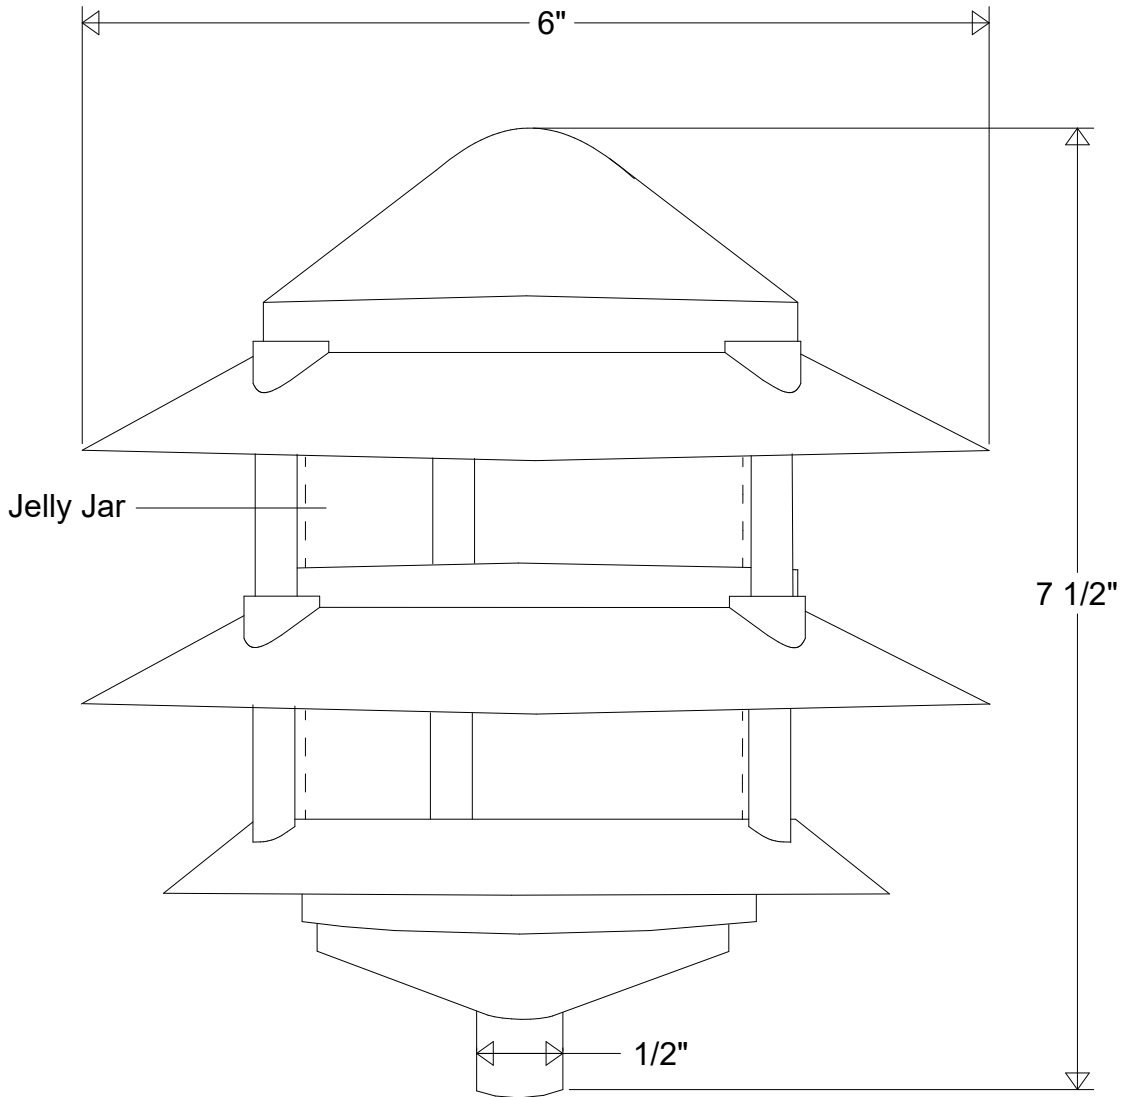

Primelite Manufacturing Corp

407 S Main St, Freeport, NY 11520

Phone: 516-868-4411 | Fax: 516-868-4609
 sales@primelite-mfg.com | www.primelite-mfg.com

PART # #9265/3	LAMP Incandescent	VOLTAGE 120 V	COLOR Powder Coated Paint
JOB NAME			TYPE Garden Light

Lamp: Incandescent Max Wattage: 1/60A 	Name		Date		Garden Light #9265/3 6" Dia 7 1/2" H 1/2" Threaded Bottom Glass Jelly Jar: Clear Frosted					
	Drawn	CB	5/2020							
	Checked				Size A	Drawing No. 0001	Rev A	Revisions		
	ENG Appr.							Zone	Rev	Description
Construction: Aluminum Glass	MFR Appr.									
Unless Otherwise Specified: Dimensions in Inches	QA				Scale	CAD File	Sheet	1 of 1		
	Weight									