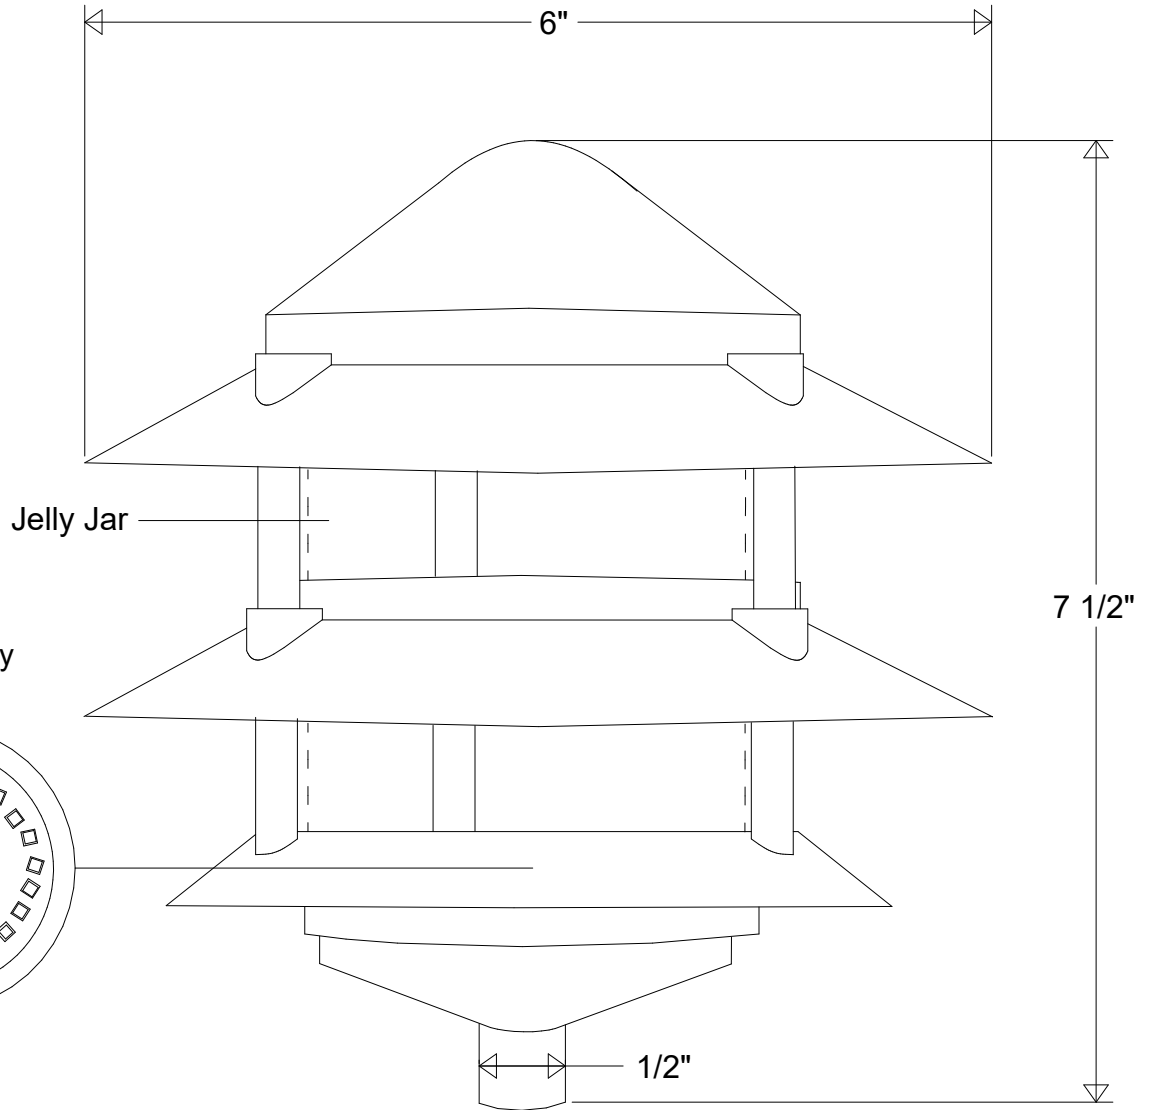

Primelite Manufacturing Corp

407 S Main St, Freeport, NY 11520

Phone: 516-868-4411 | Fax: 516-868-4609
 sales@primelite-mfg.com | www.primelite-mfg.com

PART # #9265/3	LAMP Built-In LED	VOLTAGE 120 V	COLOR Powder Coated Paint
JOB NAME			TYPE Garden Light

Lamp: LED 16 Array
 1000 Lumens | 75 W Inc Equivalent

Construction: Aluminum | Glass

Unless Otherwise Specified:
 Dimensions in Inches

Name	Date	Garden Light #9265/3 LED 16		
Drawn CB	5/2020	6" Dia 7 1/2" H 1/2" Threaded Bottom		
Checked		Glass Jelly Jar: Clear Frosted		
ENG Appr.		Size	Drawing No.	Rev
MFR Appr.		A	0001	A
QA		Scale	CAD File	Sheet
Weight				1 of 1