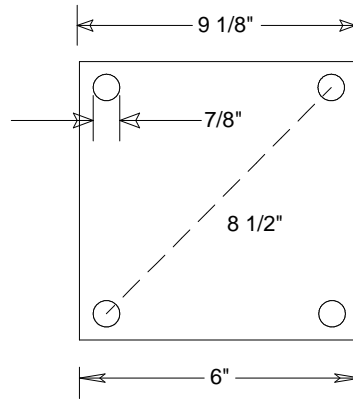

4" Square to 3" Round Post Adapter

Shoe Base

	Name	Date	Primelite Mfg. Corp.		
Drawn	lv	01/30/17	#6420 SB		
Update	lv	10/03/17	4" Square Post Height 20' Shoe Base		
ENG Appr.			Extruded Aluminum Smooth Surface		
MFR Appr.					
QA					
Comments			Size	Drawing No.	Rev
CAD Generated Drawing Do Not Manually Update			A	0001	A
Construction: Aluminum			Scale	CAD File	Sheet 1 of 1