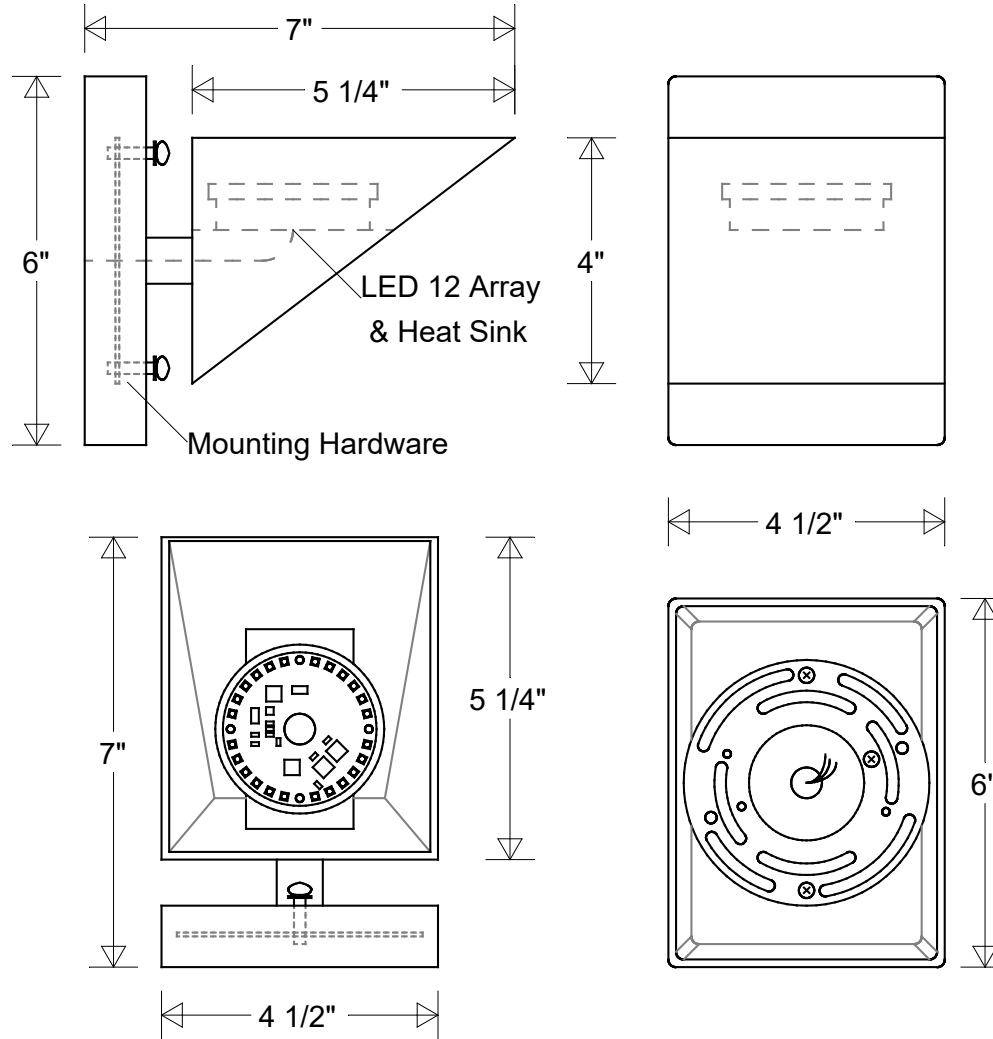

Lamp: LED 12 Array
 60 W Inc Equivalent
 3K = 1140 Lumens
 4K = 1280 Lumens

Initials Date

Drawn CB 12/2022

Checked

ENG Appr.

MFR Appr.

QA

Weight:

Wall Sconce #621 LED 12

4 1/2" W | 6" H | 7" Ext

AKA "The Robbie Wedge" or "The Mini Wedge"

Size Drawing No. Rev

A **0001** **A**

Scale CAD File Sheet
1 of 1

Revisions

Zone	Rev	Description	Date	Appr