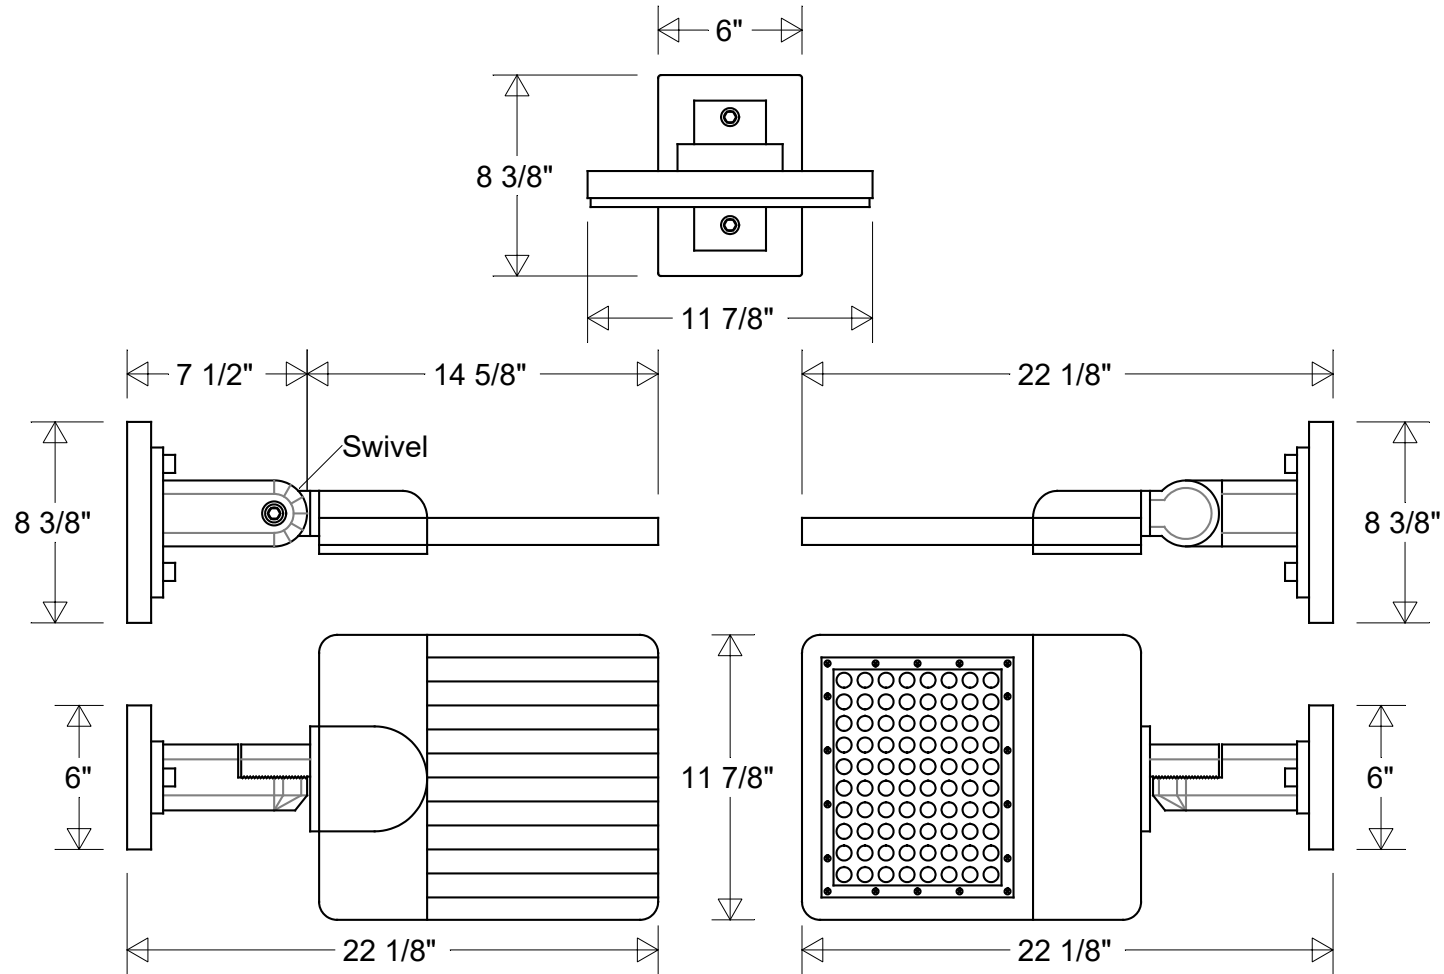

Primelite Manufacturing Corp

407 S Main St, Freeport, NY 11520

Phone: 516-868-4411 | Fax: 516-868-4609
 sales@primelite-mfg.com | www.primelite-mfg.com

PART # #5731 LED	LAMP Built-In LED	VOLTAGE 120-277 V	COLOR Bronze
JOB NAME			TYPE Wall Light

Lamp: LED Switchable Option 1: 240 W = 40,000 Lumens Option 2: 200 W = 35,000 Lumens Option 3: 150 W = 28,000 Lumens 0-10V Dimmable 120-277 V T3 Distribution	Initials	Date	#5731 LED			
	Drawn	CB				10/2023
	Checked			11 7/8" W 22 1/8" Ext 8 3/8" H Photocell Swivel		
	ENG Appr.					
Construction: Aluminum	MFR Appr.		Size A	Drawing No. 0001	Rev A	
Unless Otherwise Specified: Dimensions in Inches	Weight:		Scale	CAD File	Sheet 1 of 1	