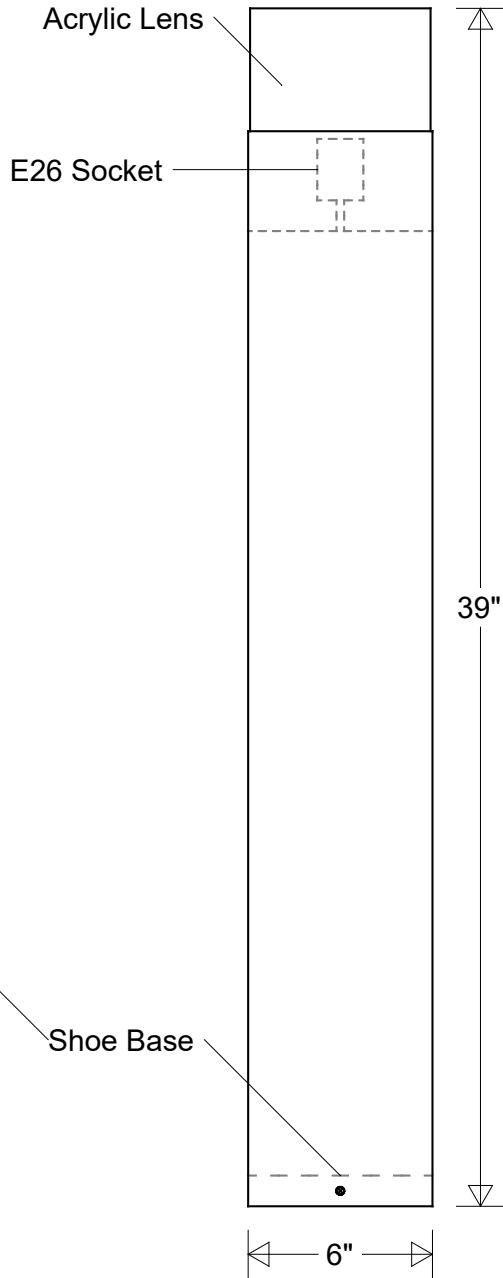

Primelite Manufacturing Corp

407 S Main St, Freeport, NY 11520

Phone: 516-868-4411 | Fax: 516-868-4609
 sales@primelite-mfg.com | www.primelite-mfg.com

PART # #5604	LAMP E26 Socket	VOLTAGE 120 V	COLOR Powder Coated Paint
JOB NAME			TYPE Bollard

Lamp: E26 Socket Max Wattage: 100 W 	Initials	Date	<h2>Bollard #5604</h2>						
	Drawn CB Checked ENG Appr.	01/2023							
Construction: Aluminum Acrylic	MFR Appr.		6" W 39" H Shoe Base		Revisions				
	QA			Lens: Smoke(/1) White(/3) Clear(/4) Frosted(/5)	Zone	Rev	Description	Date	Appr
Unless Otherwise Specified: Dimensions in Inches	Weight:	Scale	A	Drawing No. 0001	Rev A				
				CAD File	Sheet 1 of 1				