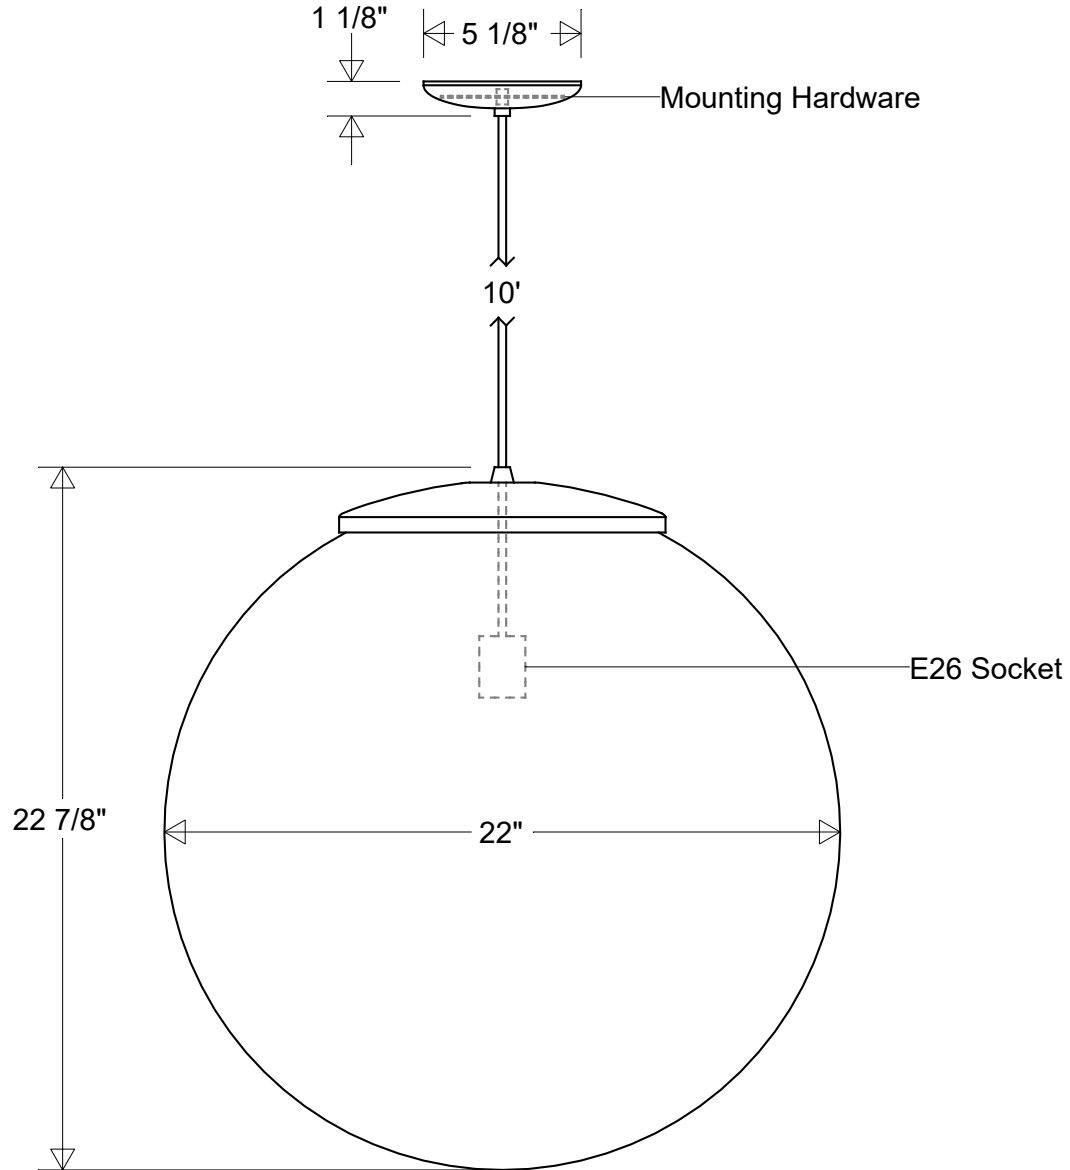

Primelite Manufacturing Corp

407 S Main St, Freeport, NY 11520

Phone: 516-868-4411 | Fax: 516-868-4609
 sales@primelite-mfg.com | www.primelite-mfg.com

PART # #292	LAMP E26 Socket	VOLTAGE 120 V	COLOR Powder Coated Paint
JOB NAME			TYPE Pendant

Lamp: E26 Socket Max Wattage: 200 W 	Initials	Date	#292						
	Drawn	CB						09/2023	
	Checked			22" Dia 22 7/8" H 10' Vinyl Cord: Black or White		Revisions			
ENG Appr.			Globe: Smoke White Clear Red Blue Green		Zone	Rev	Description	Date	Appr
Construction: Aluminum Acrylic Globe	MFR Appr.		Size	Drawing No.	Rev				
	QA		A	0001	A				
Unless Otherwise Specified: Dimensions in Inches	Weight:		Scale	CAD File	Sheet				
					1 of 1				