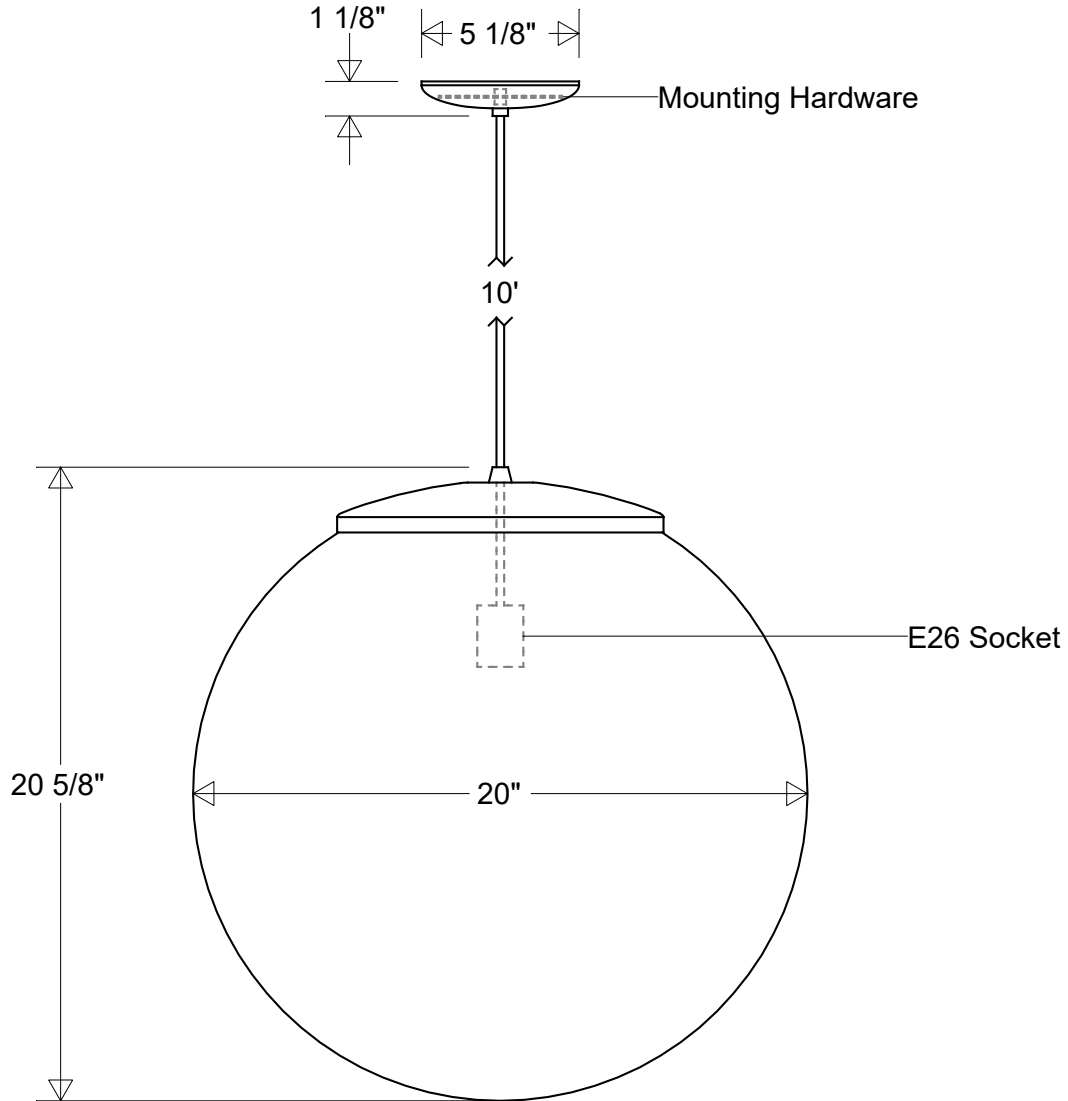

# Primelite Manufacturing Corp

407 S Main St, Freeport, NY 11520

Phone: 516-868-4411 | Fax: 516-868-4609  
 sales@primelite-mfg.com | www.primelite-mfg.com

PART # #290	LAMP E26 Socket	VOLTAGE 120 V	COLOR Powder Coated Paint
JOB NAME			TYPE Pendant

<b>Lamp: E26 Socket</b> Max Wattage: 200 W 	Initials	Date	<b>#290</b>							
	Drawn	CB						09/2023		
	Checked			20" Dia   20 5/8" H   10' Vinyl Cord: Black or White Globe: Smoke   White   Clear   Red   Blue   Green			<b>Revisions</b>			
ENG Appr.			<b>Zone</b>				<b>Rev</b>	<b>Description</b>	<b>Date</b>	<b>Appr</b>
<b>Construction:</b> Aluminum   Acrylic Globe	MFR Appr.		Size	Drawing No.	Rev					
	QA		<b>A</b>	<b>0001</b>	<b>A</b>					
<b>Unless Otherwise Specified:</b> Dimensions in Inches	Weight:		Scale	CAD File	Sheet	<b>1 of 1</b>				