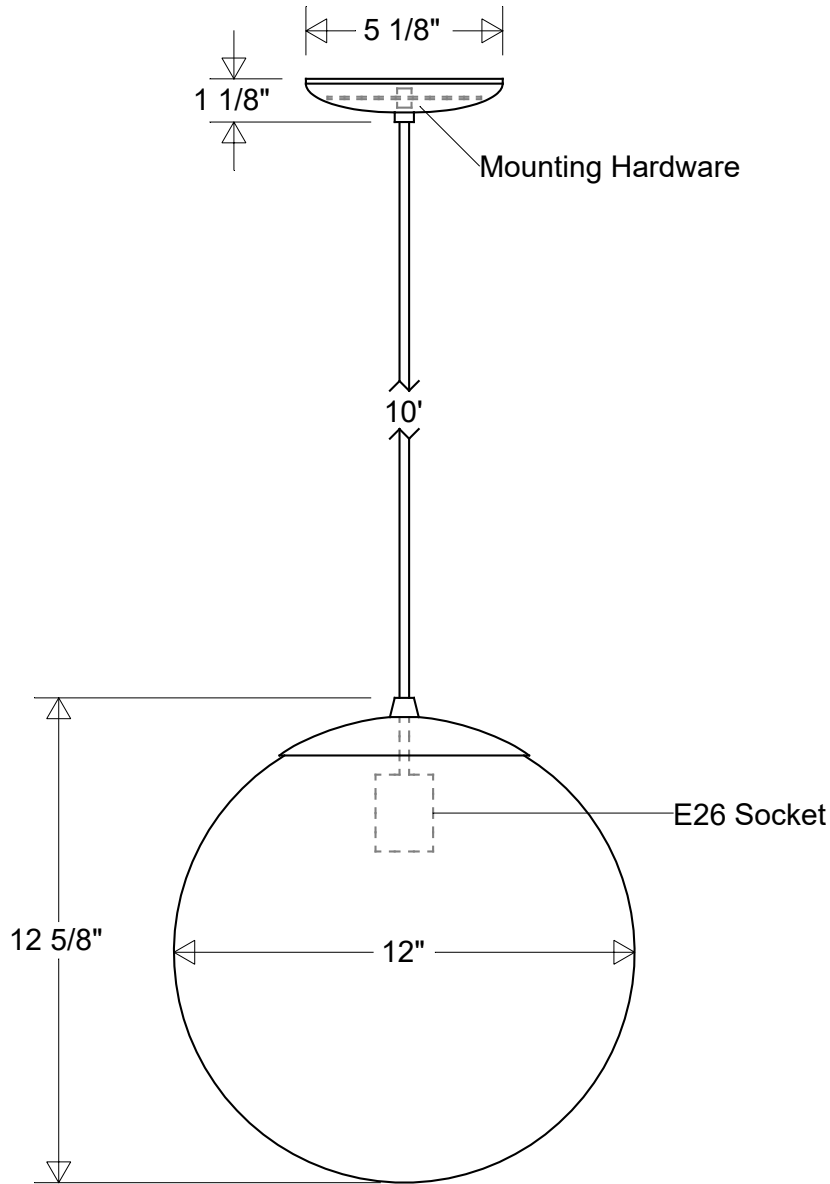

Primelite Manufacturing Corp

407 S Main St, Freeport, NY 11520

Phone: 516-868-4411 | Fax: 516-868-4609
 sales@primelite-mfg.com | www.primelite-mfg.com

PART # #282	LAMP E26 Socket	VOLTAGE 120 V	COLOR Powder Coated Paint
JOB NAME			TYPE Globe Pendant

Lamp: E26 Socket Max Wattage: 100 W 	Initials	Date	#282			Revisions					
	Drawn	CB									03/2024
	Checked			12" Dia 10' Vinyl Cord: Black or White			Zone	Rev	Description	Date	Appr
Construction: Aluminum Acrylic Globe	ENG Appr.			Acrylic Globe: Smoke (/1) White (/3) Clear (/4)							
Unless Otherwise Specified: Dimensions in Inches	MFR Appr.			Size	Drawing No.	Rev					
Weight:	QA			A	0001	A					
	Scale			CAD File	Sheet	1 of 1					