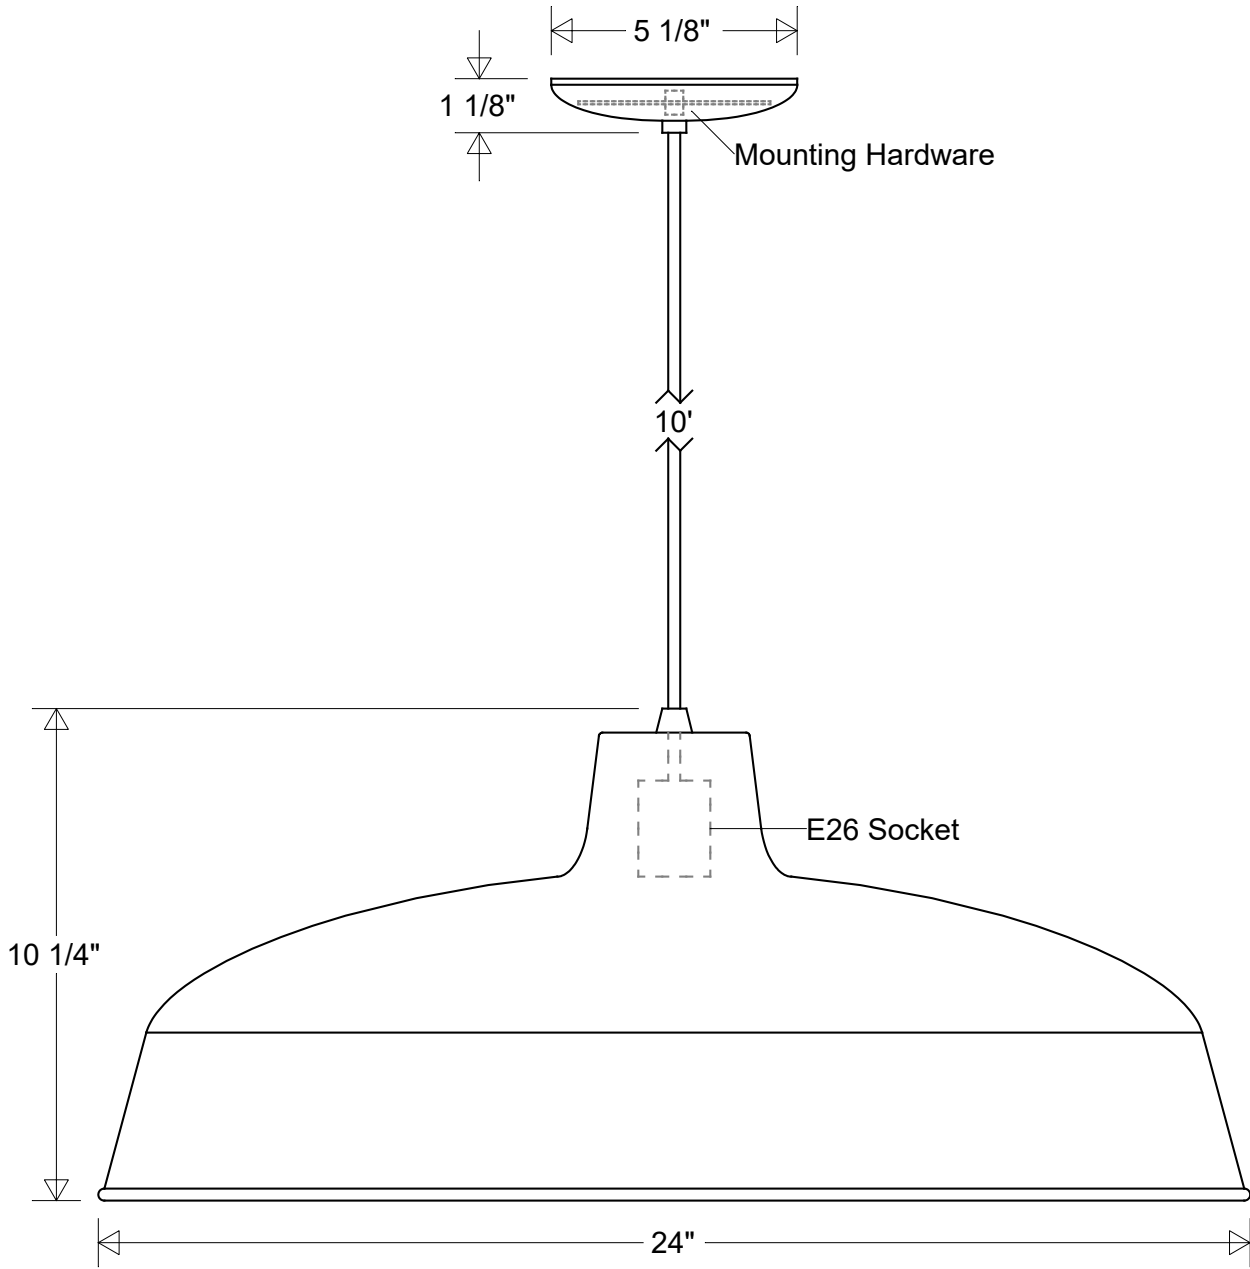

Primelite Manufacturing Corp

407 S Main St, Freeport, NY 11520

Phone: 516-868-4411 | Fax: 516-868-4609
 sales@primelite-mfg.com | www.primelite-mfg.com

PART # #23/24	LAMP E26 Socket	VOLTAGE 120 V	COLOR Powder Coated Paint
JOB NAME			TYPE Pendant

Lamp: E26 Socket Max Wattage: 200 W 	Initials	Date	<h2>#23/24</h2>						
	Drawn	CB						08/2023	
	Checked			24" Dia 10 1/4" H		Revisions			
ENG Appr.			10' SVT Cord: Black White		Zone	Rev	Description	Date	Appr
Construction: Aluminum Vinyl Cord	MFR Appr.		Size	Drawing No.	Rev				
	QA		A	0001	A				
Unless Otherwise Specified: Dimensions in Inches	Weight:		Scale	CAD File	Sheet				
					1 of 1				