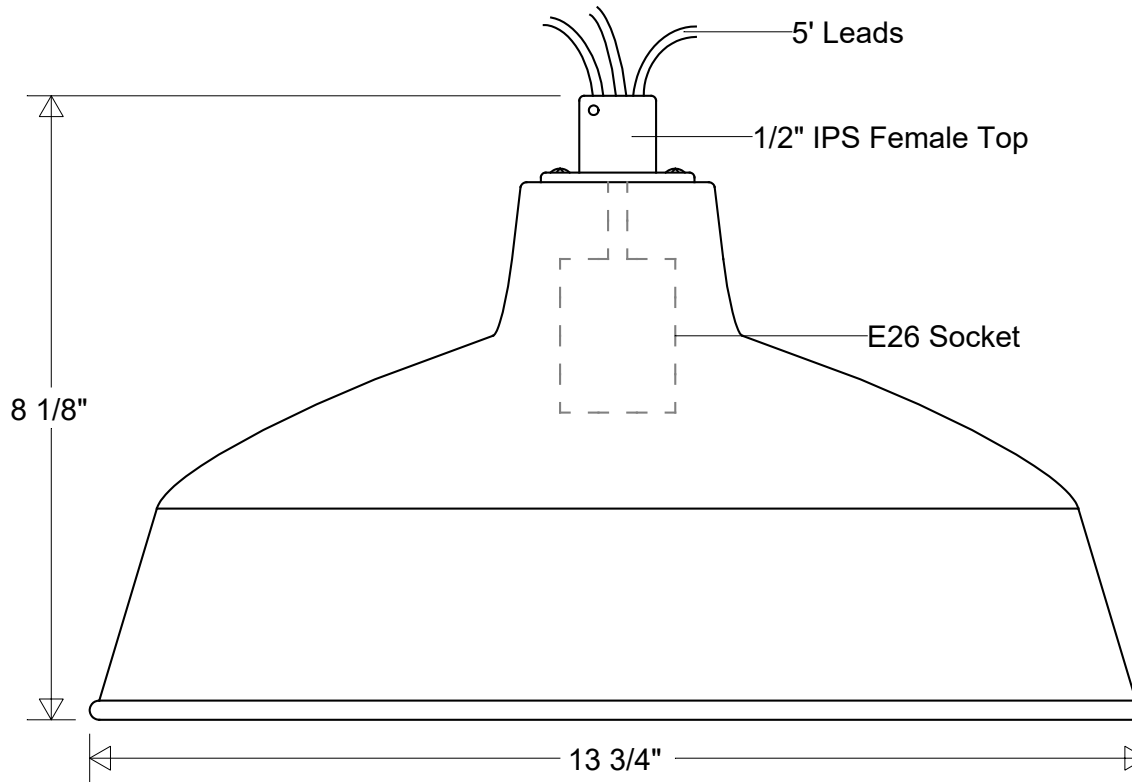

# Primelite Manufacturing Corp

407 S Main St, Freeport, NY 11520

Phone: 516-868-4411 | Fax: 516-868-4609  
 sales@primelite-mfg.com | www.primelite-mfg.com

PART # #23/14A	LAMP E26 Socket	VOLTAGE 120 V	COLOR Powder Coated Paint
JOB NAME			TYPE Gooseneck Shade

Lamp: E26 Socket Max Wattage: 150 W 	Initials	Date	<b>#23/14A</b>						
	Drawn	CB						09/2023	
	Checked			13 3/4" Dia   8 1/8" H		Revisions			
ENG Appr.			1/2" IPS Female Top		Zone	Rev	Description	Date	Appr
Construction: Aluminum	MFR Appr.		Size	Drawing No.	Rev				
	QA		<b>A</b>	<b>0001</b>	<b>A</b>				
Unless Otherwise Specified: Dimensions in Inches	Weight:		Scale	CAD File	Sheet				
					<b>1 of 1</b>				